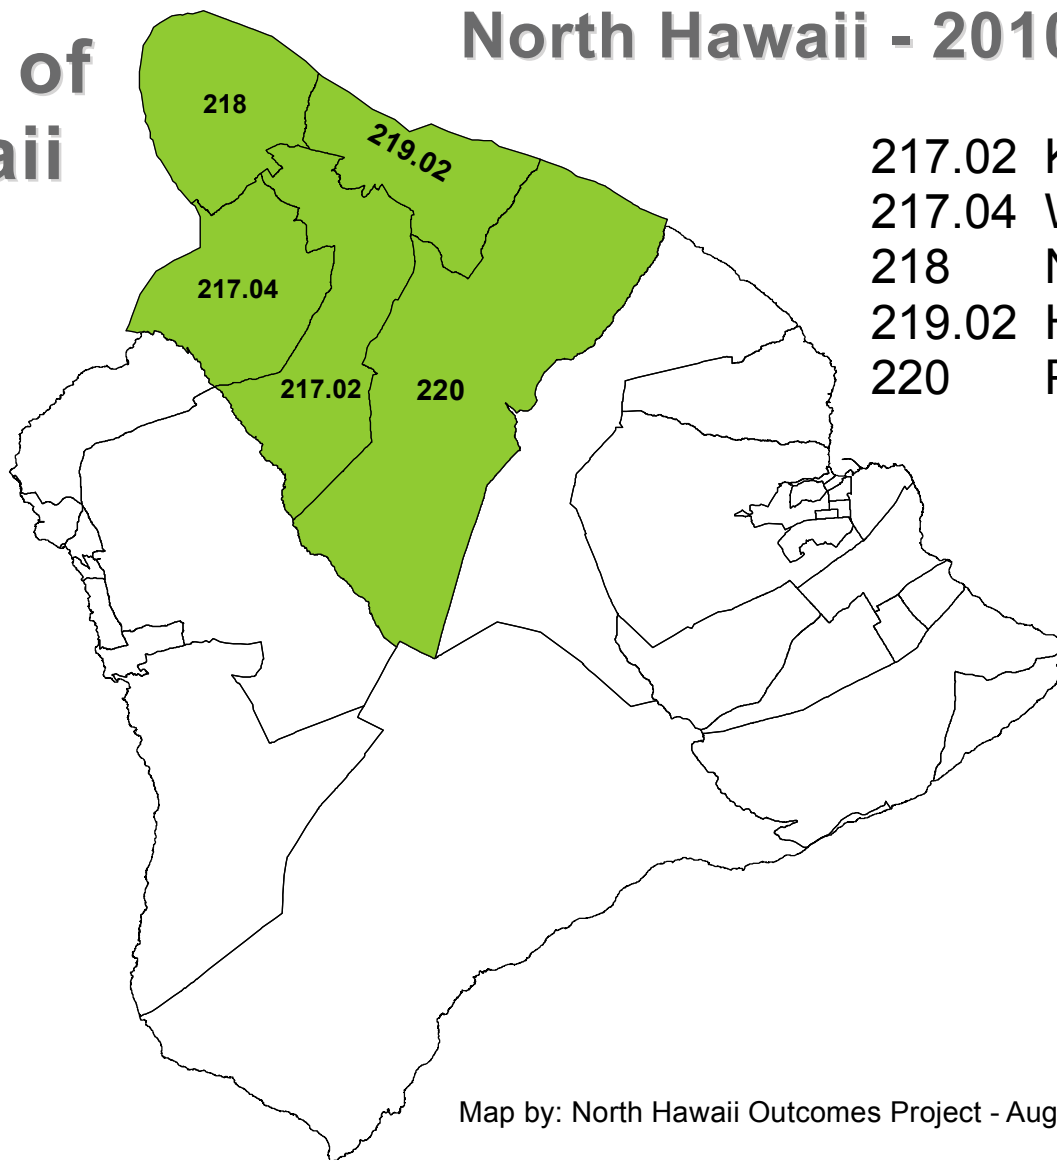

Island of Hawaii

North Hawaii - 2010 Census Tracts

- 217.02 Kawaihae-Waikoloa
- 217.04 Waimea-Puuanahulu
- 218 North Kohala
- 219.02 Honokaa-Kukuihaele
- 220 Paauhau-Paauilo

Map by: North Hawaii Outcomes Project - August 2011