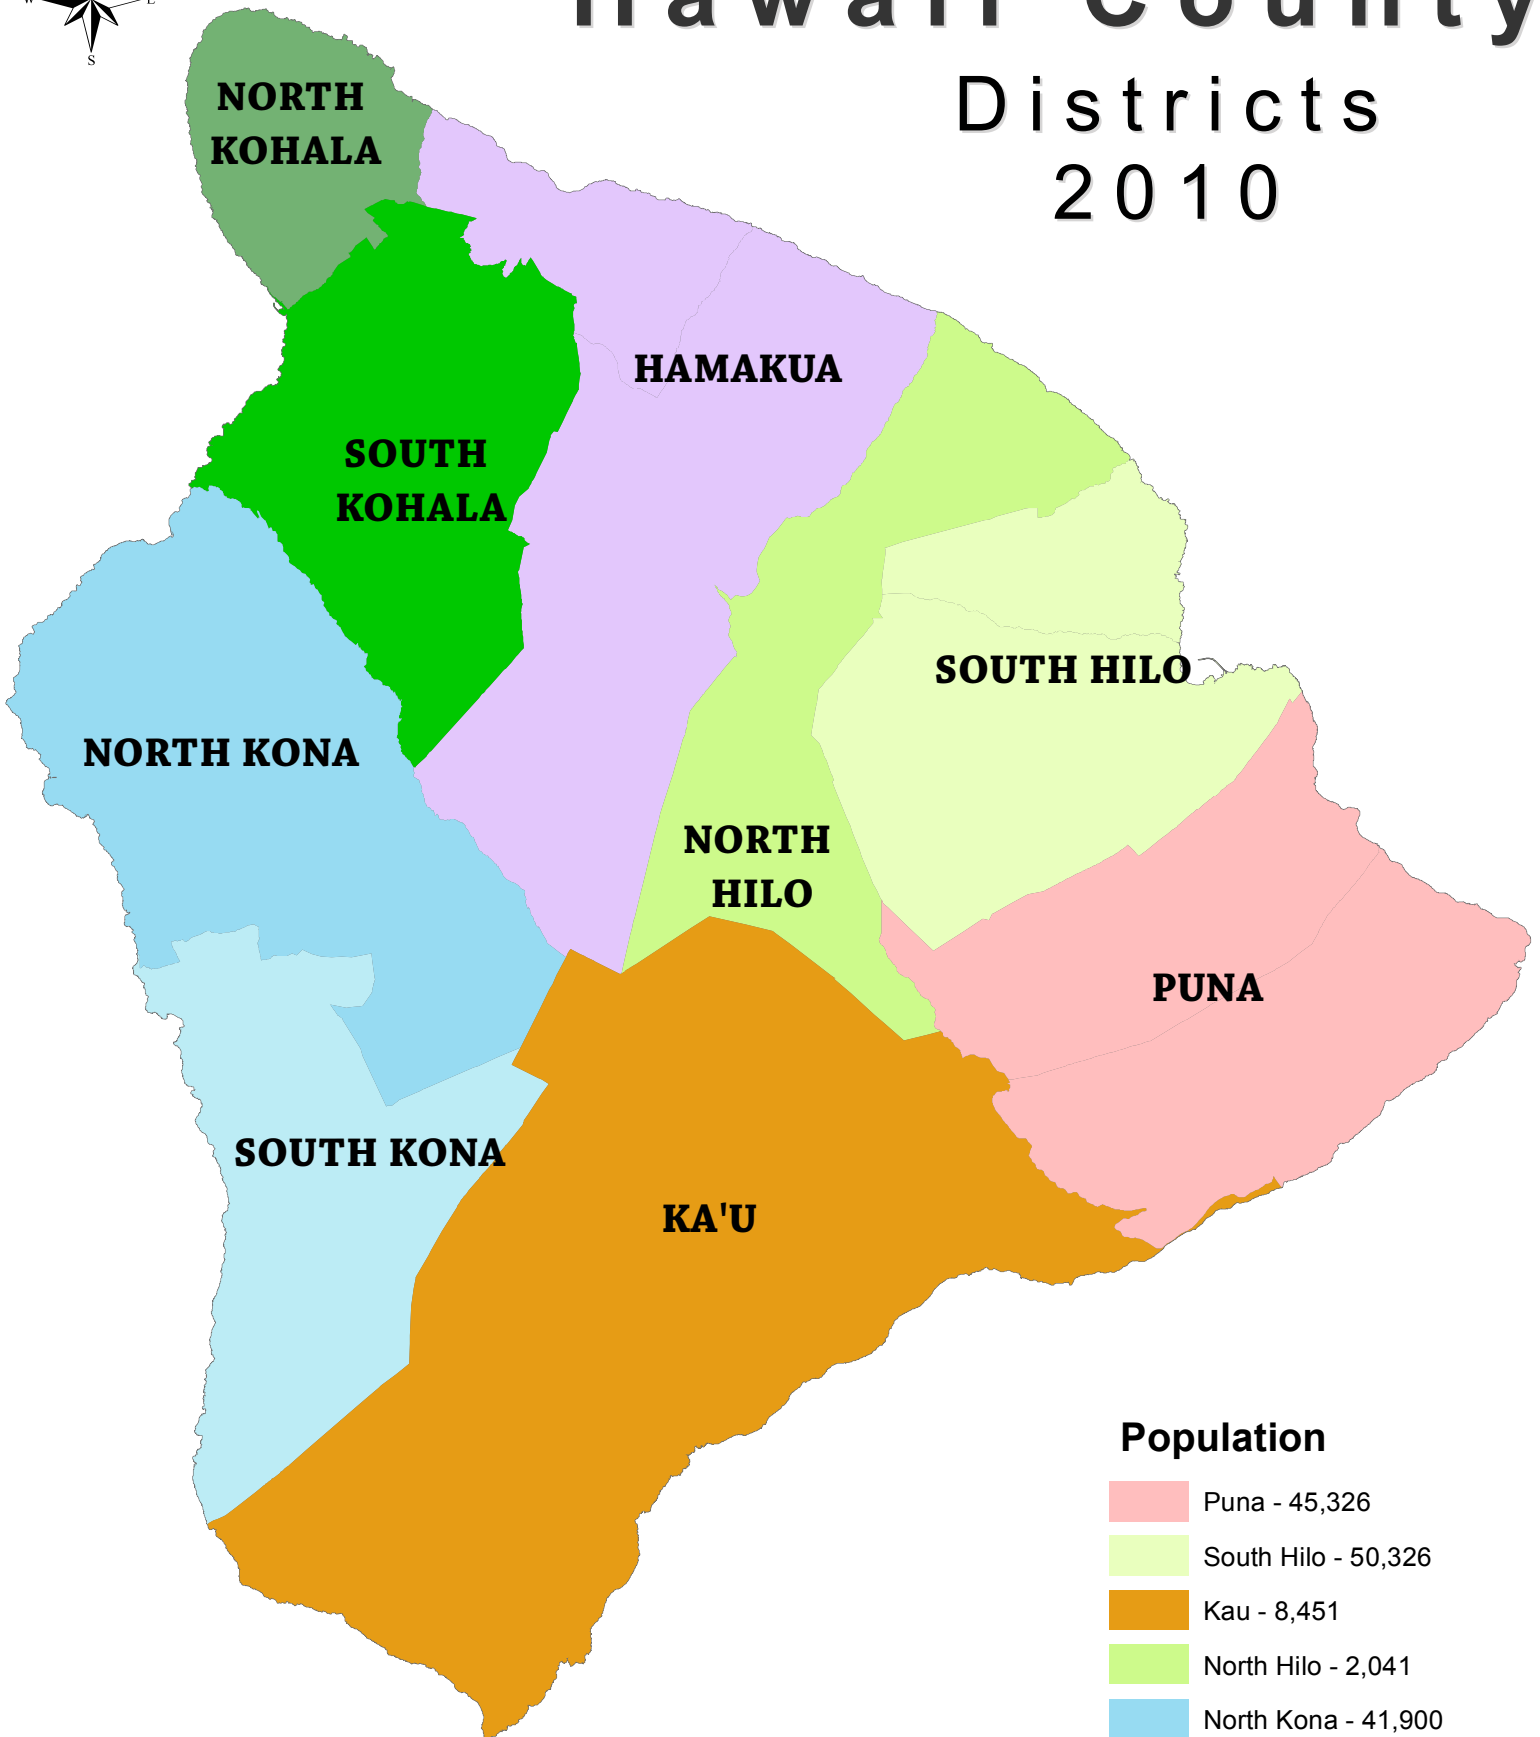

# Hawaii County

## Districts 2010

### Population

	Puna - 45,326
	South Hilo - 50,326
	Kau - 8,451
	North Hilo - 2,041
	North Kona - 41,900
	South Kona - 5,972
	South Kohala - 17,627
	North Kohala - 6,322
	Hamakua - 6,513

Map by North Hawaii Outcomes Project - August 2011

Source: U.S. Census Bureau, 2010 Census Redistricting Data