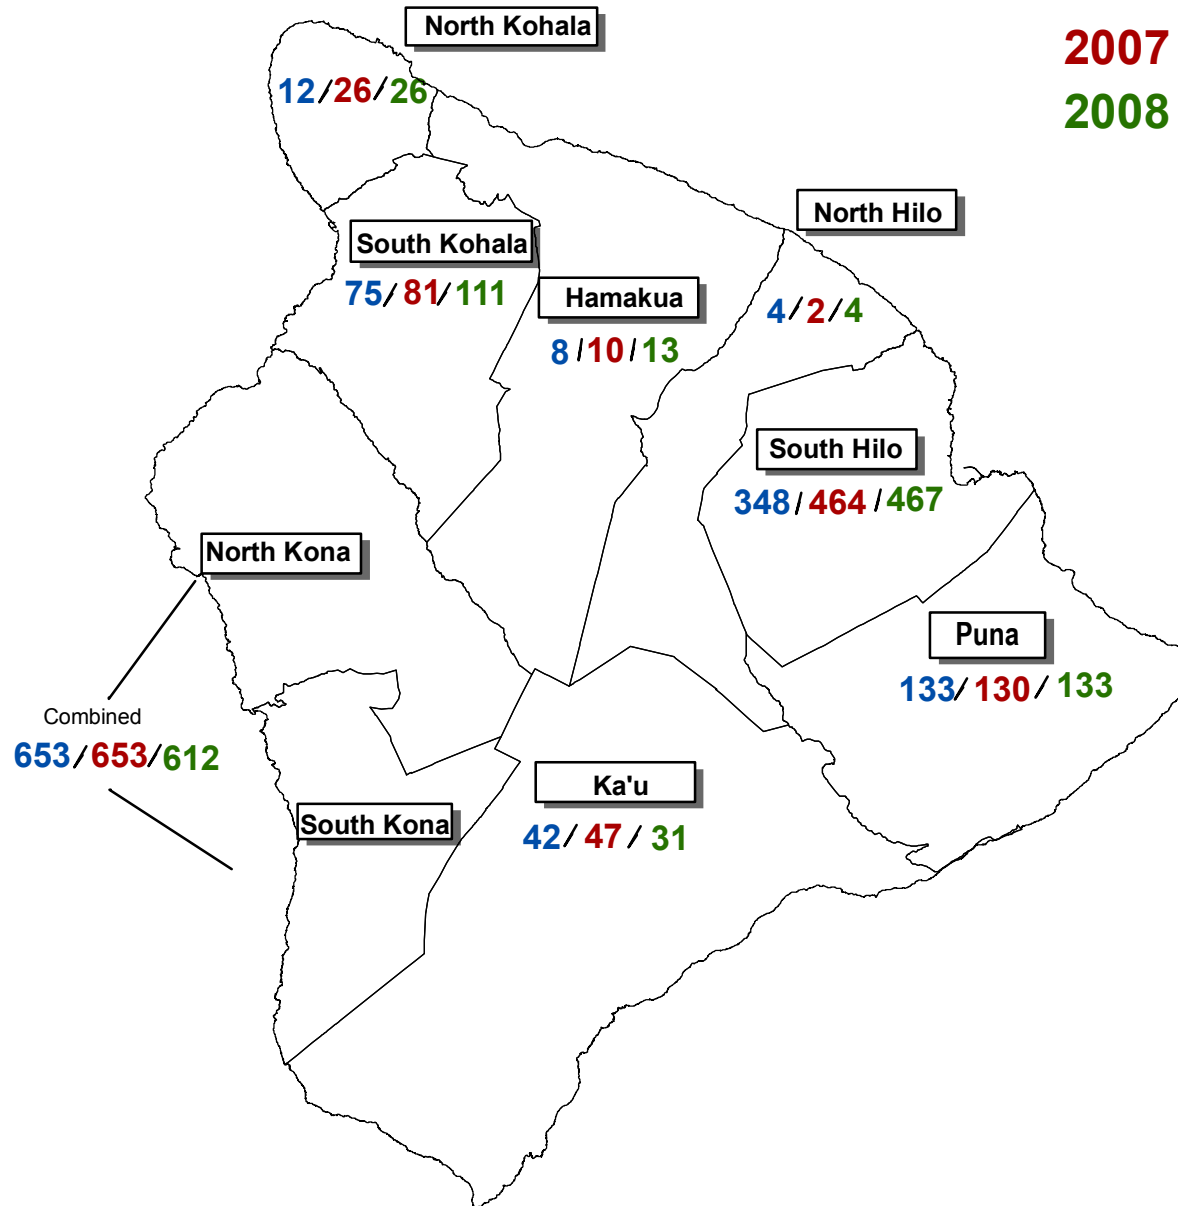

# Hawaii County - Total DUI Arrests by Districts

2006 = 1,279

2007 = 1,413

2008 = 1,397

Prepared by North Hawaii Outcomes Project  
Data from Hawaii County Police Department  
revised 03.03.09 (revised 04.21.10)