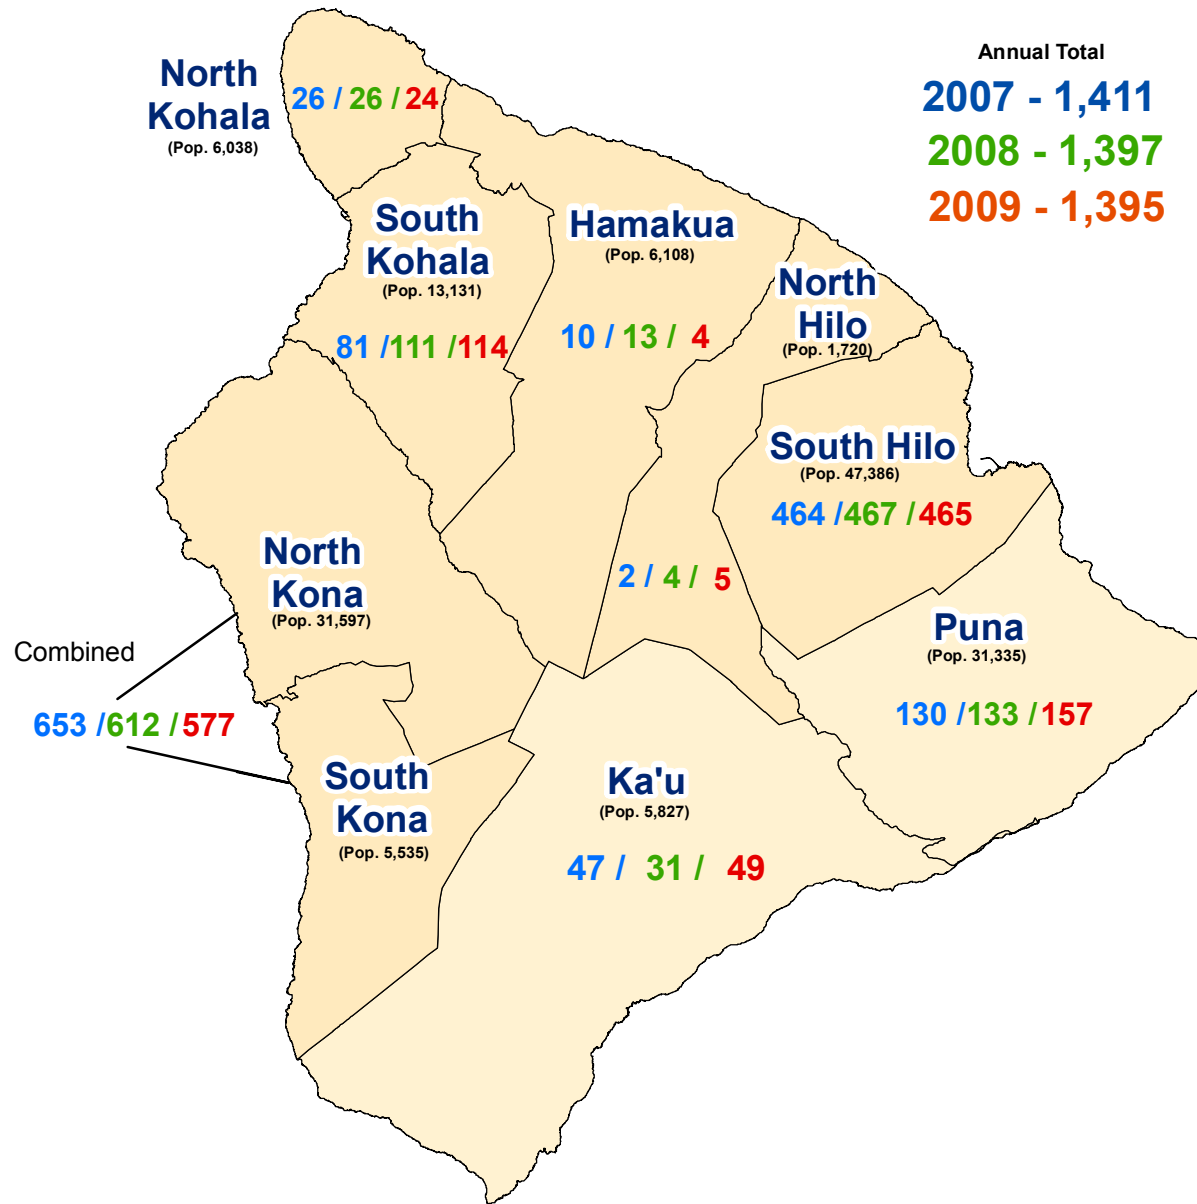

Hawaii County

DUI Arrests by Districts

Map by North Hawaii Outcomes Project - January 2010
Data from Hawaii County Police Department
as of 12.31.09 (revised 04.21.10)

Population total is based on U.S. Census 2000.