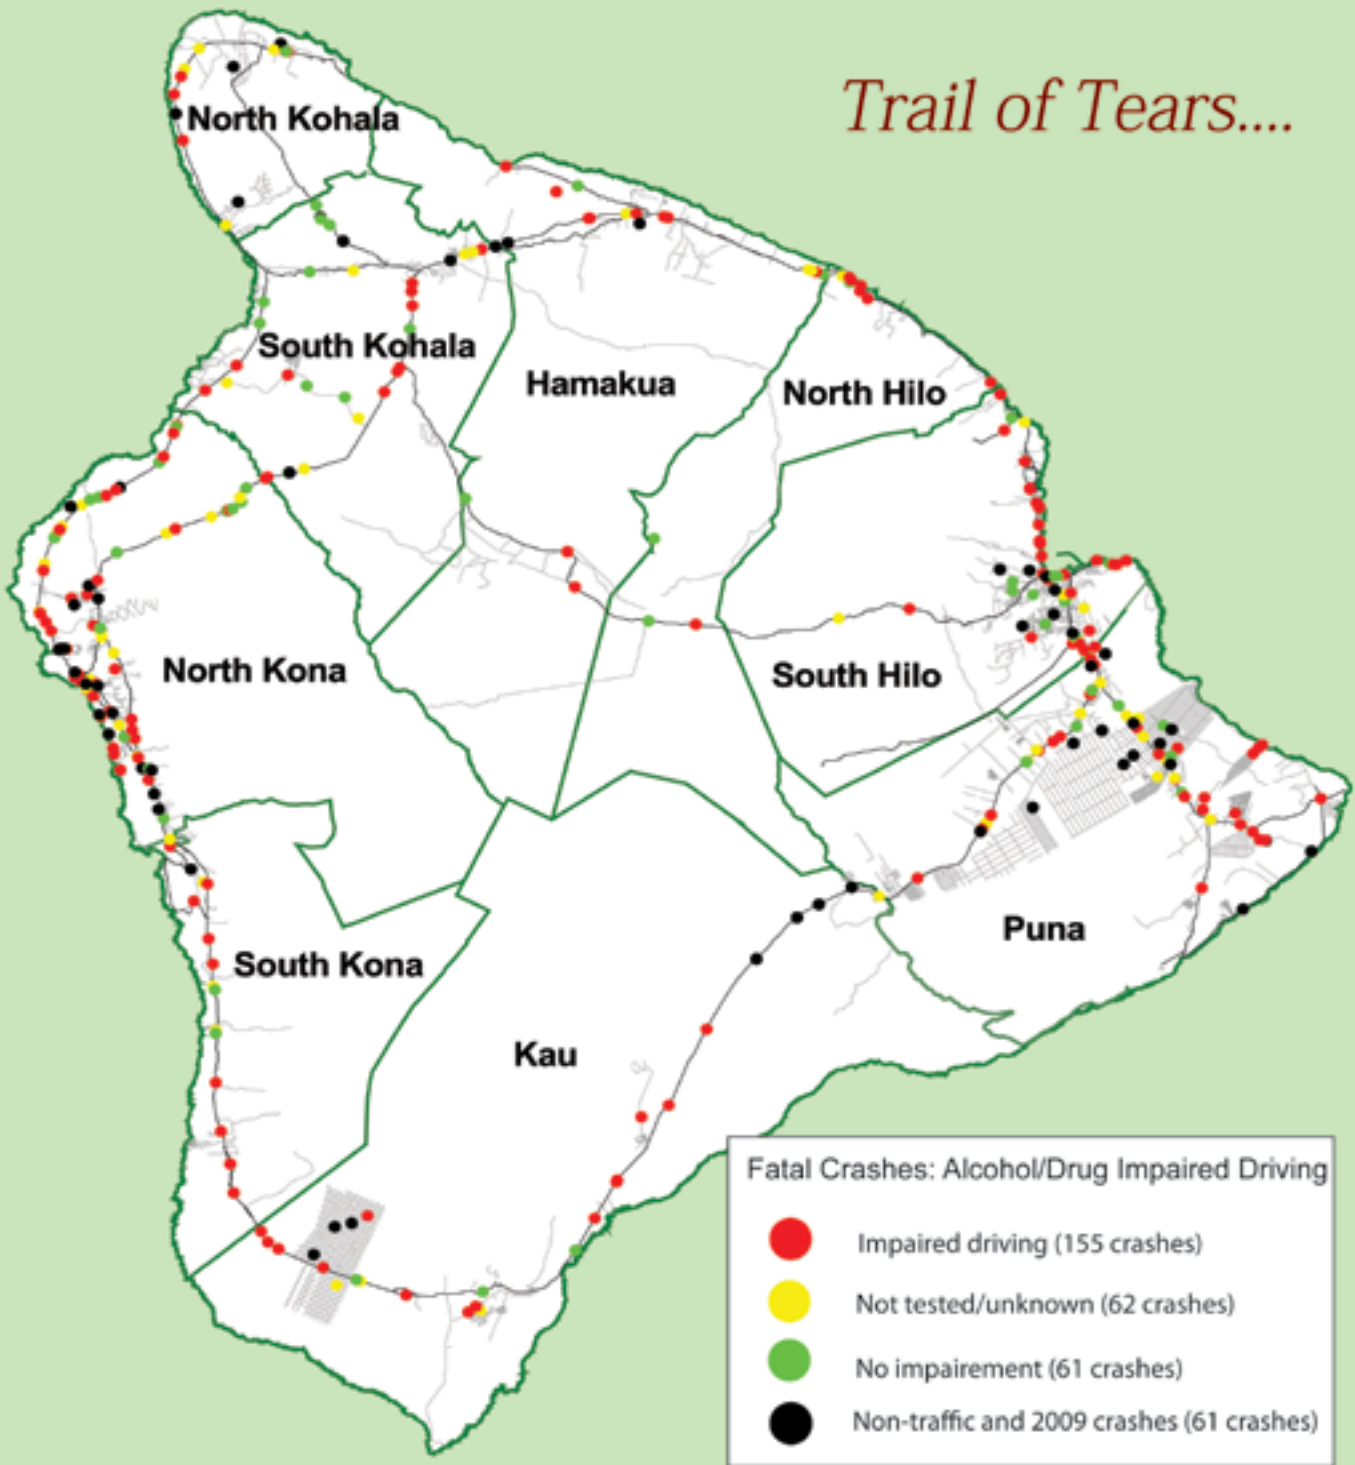

Locations of Impaired Driving Fatal Crashes 2000-2009

Trail of Tears....

Together We CAN Prevent Impaired Driving Deaths

Source: Injury Prevention & Control Program, Hawaii State Department of Health. For more information visit www.nhop.org