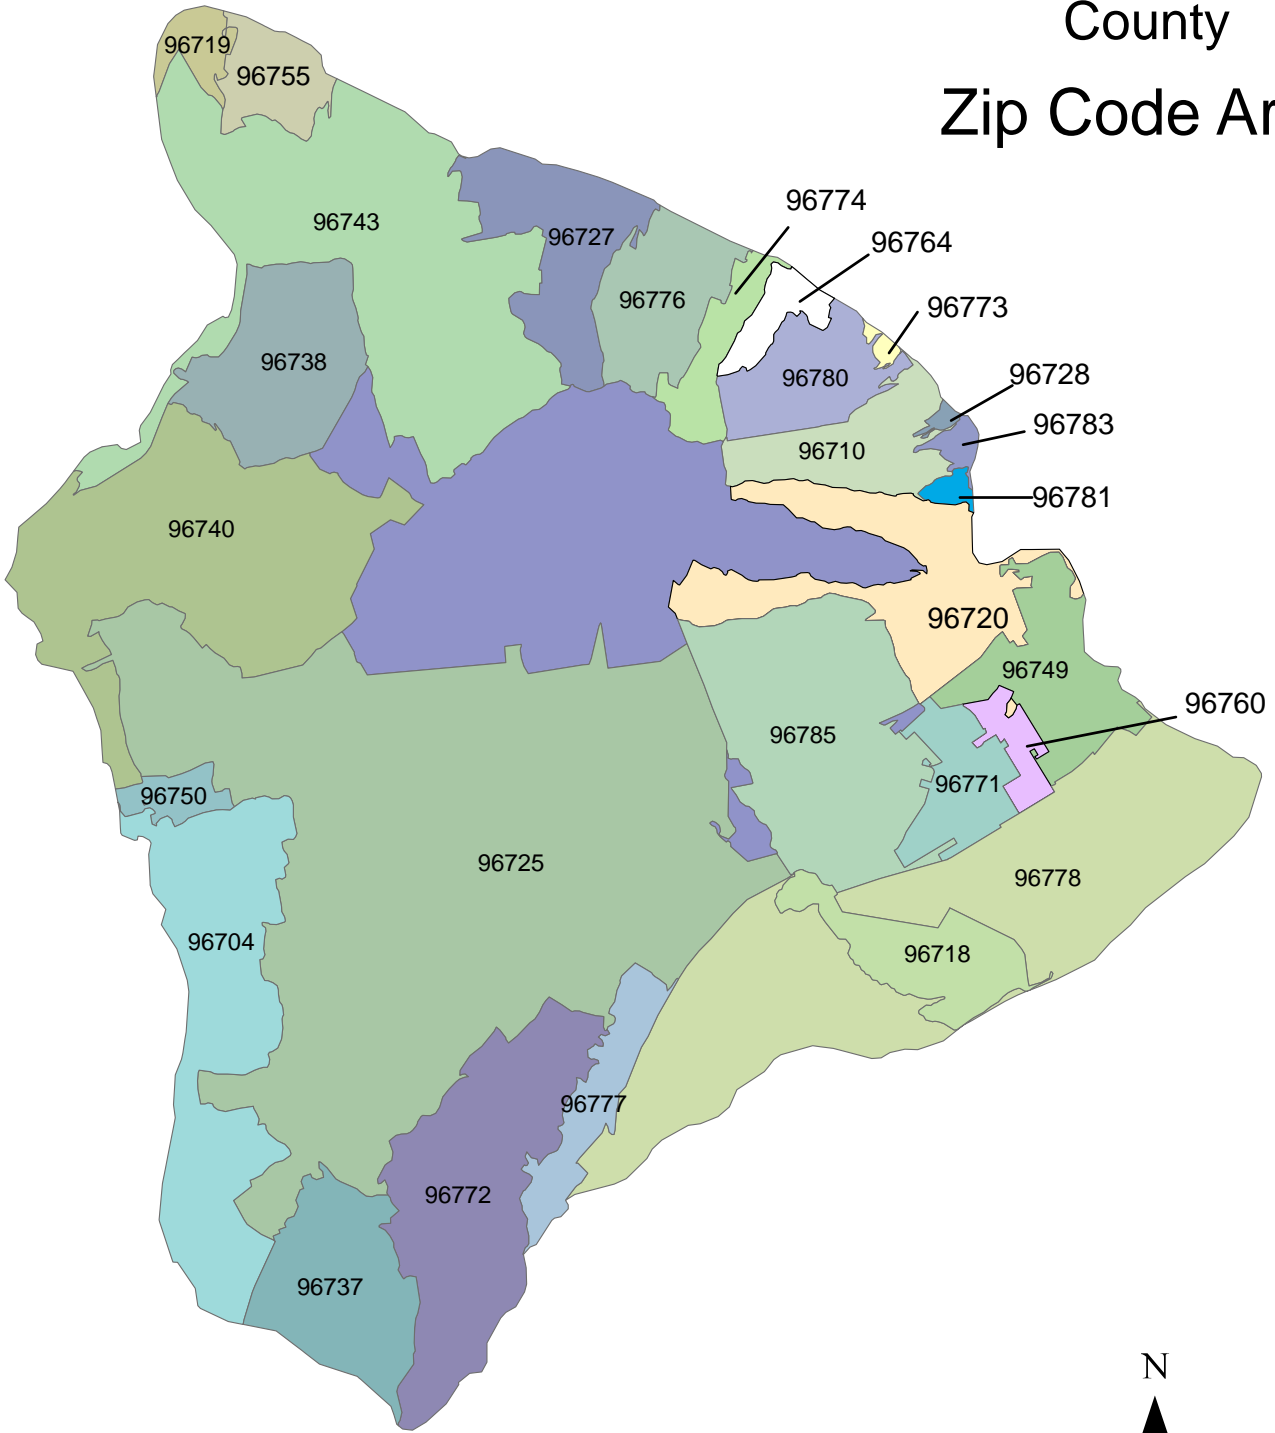

HAWAII

County
Zip Code Areas

Prepared by: North Hawaii Outcomes Project - August 2007