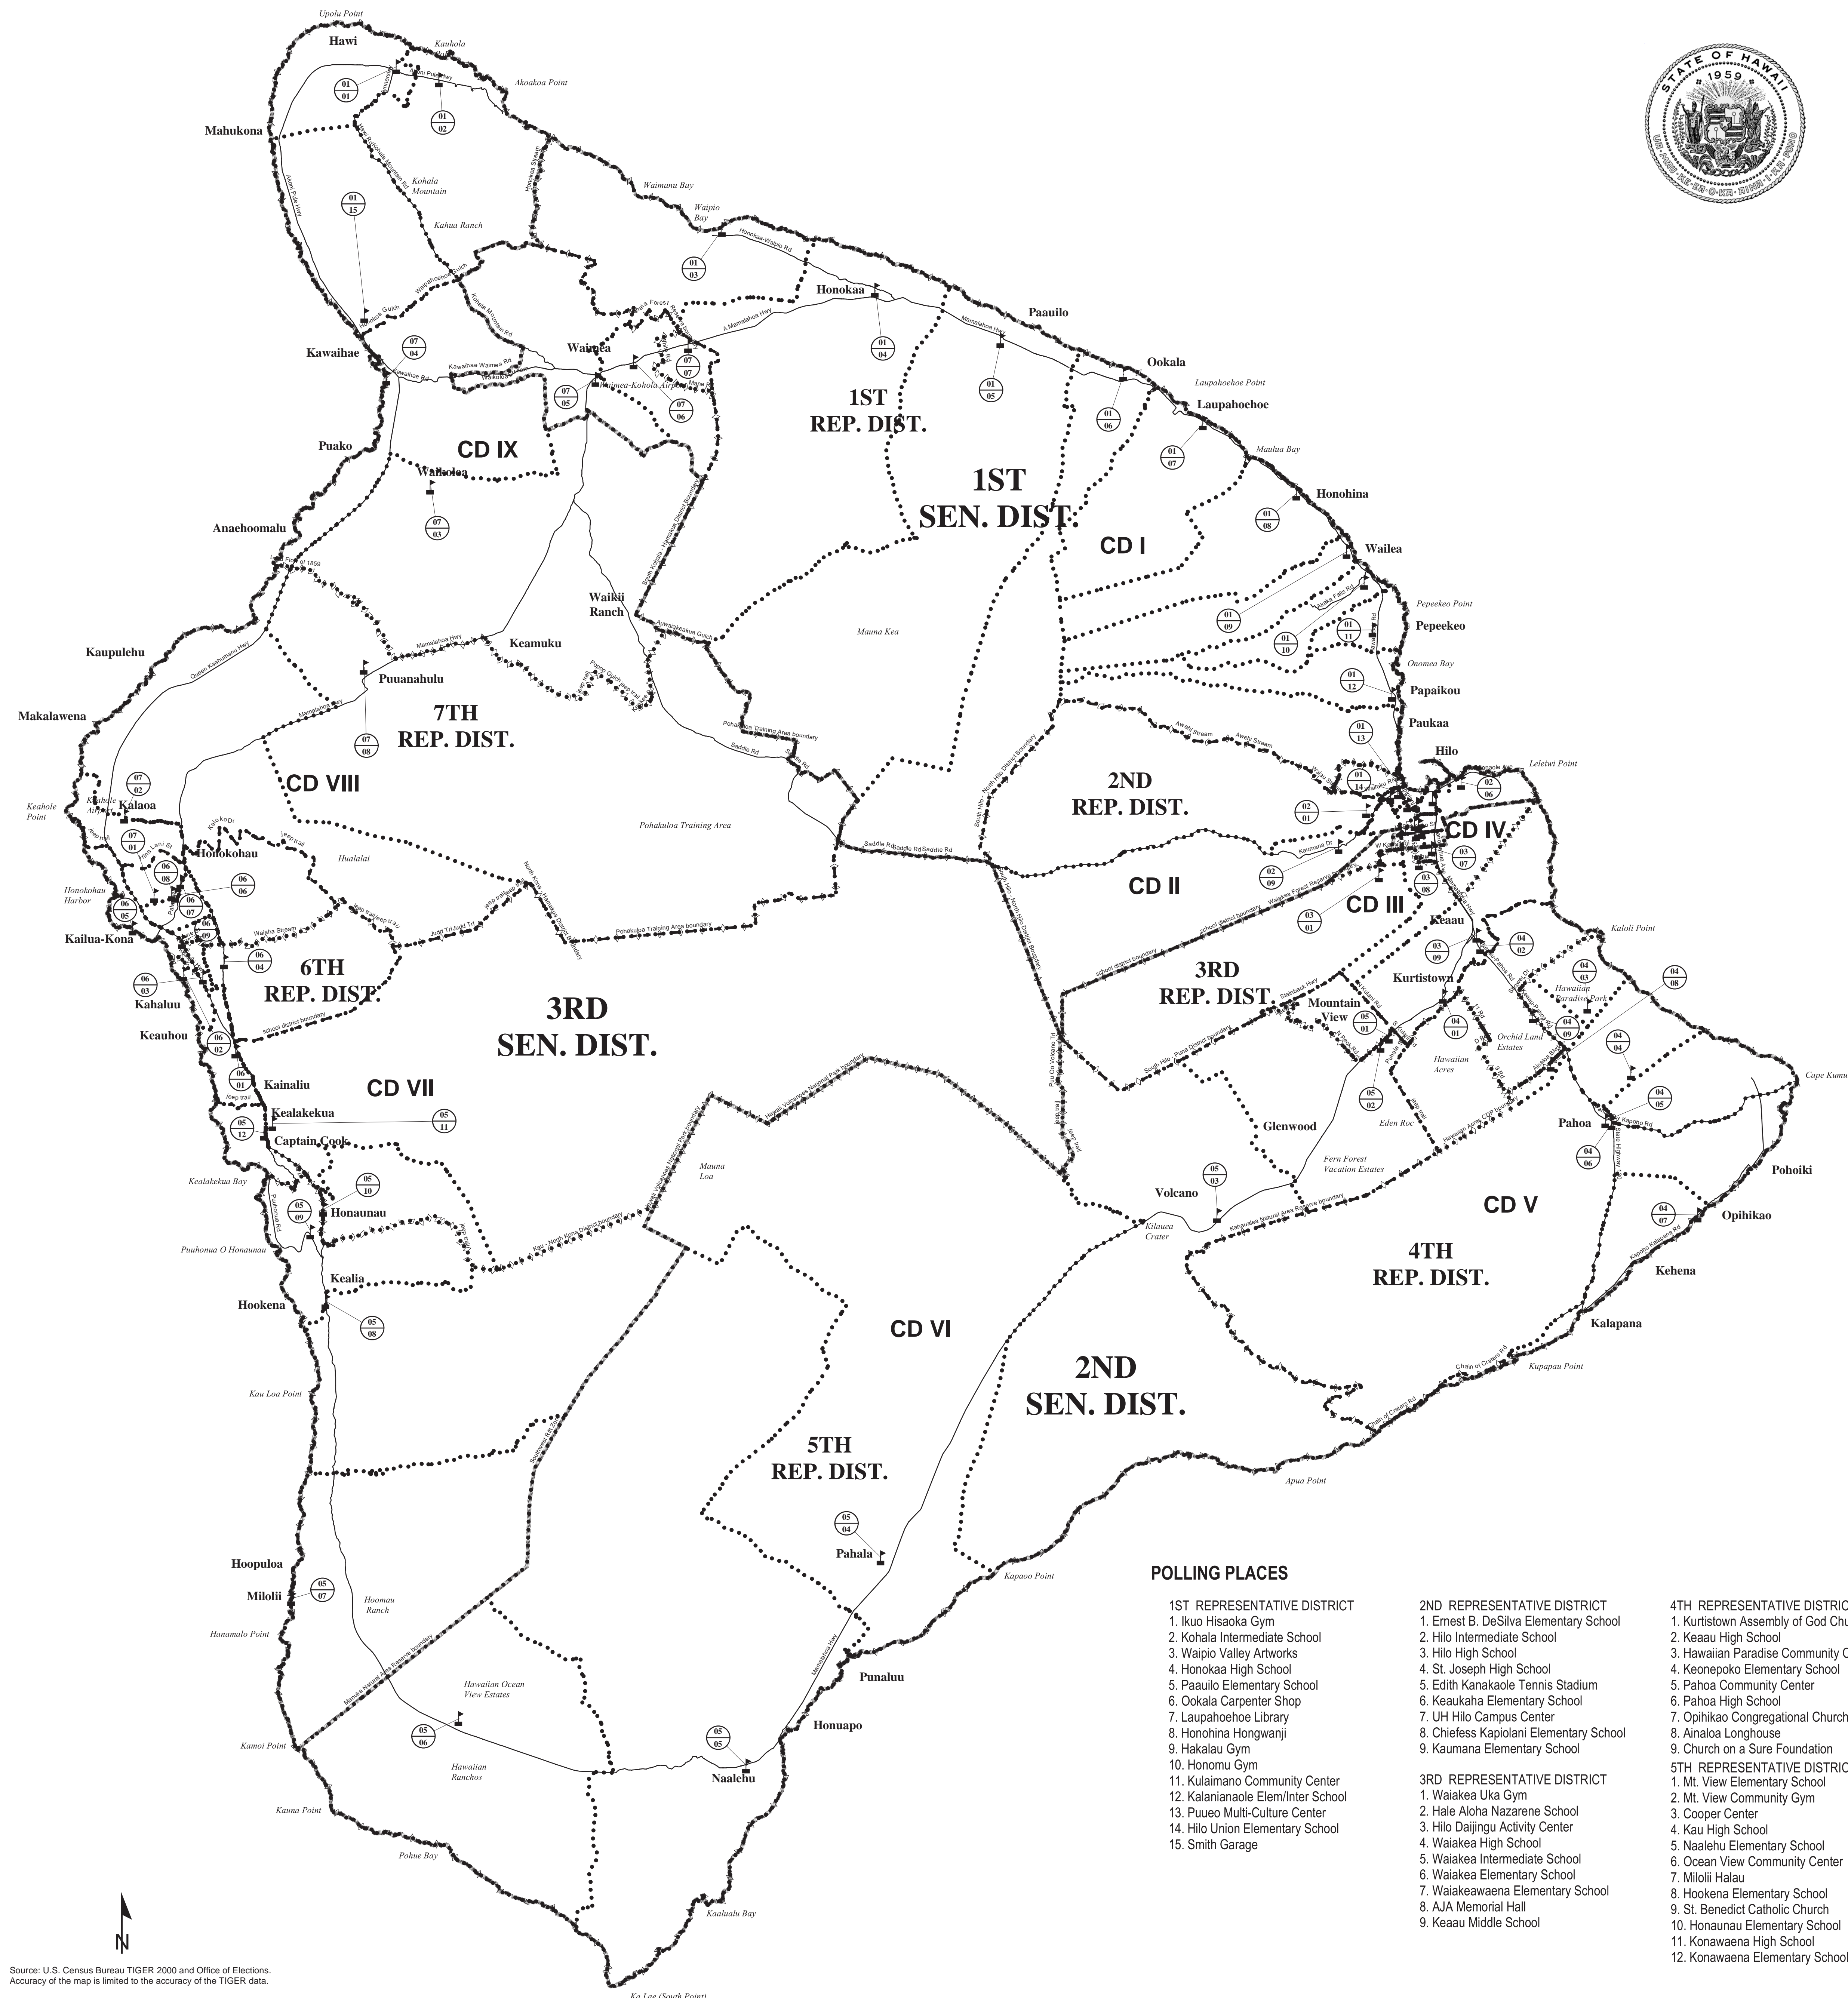

STATE OF HAWAII
ELECTION MAP
Island of Hawaii
County of Hawaii

CONGRESSIONAL DISTRICTS: PORTION OF 2ND
SENATORIAL DISTRICTS: 1ST - 3RD
REPRESENTATIVE DISTRICTS: 1ST - 7TH
COUNCIL DISTRICTS: I - IX

Mar. 2002
Rev. Nov. 2003

OFFICE OF ELECTIONS

LEGEND

- Senatorial District Boundary
- Representative District Boundary
- ◇◇ Council District Boundary
- ... Precinct Boundary
- Polling Place
- 24 Representative District
- 02 Precinct
- CD II Council District

POLLING PLACES

1. **1ST REPRESENTATIVE DISTRICT**
1. Ikuo Hisaoka Gym
  2. Kohala Intermediate School
  3. Waipio Valley Artworks
  4. Honokaa High School
  5. Paauilo Elementary School
  6. Ookala Carpenter Shop
  7. Laupahoehoe Library
  8. Honohina Hongwanji
  9. Hakalau Gym
  10. Hononu Gym
  11. Kulaimano Community Center
  12. Kalaniana'ole Elem/Inter School
  13. Puueo Multi-Culture Center
  14. Hilo Union Elementary School
  15. Smith Garage

1. **2ND REPRESENTATIVE DISTRICT**
1. Ernest B. DeSilva Elementary School
  2. Hilo Intermediate School
  3. Hilo High School
  4. St. Joseph High School
  5. Edith Kanaka'ole Tennis Stadium
  6. Keaukaha Elementary School
  7. UH Hilo Campus Center
  8. Chiefess Kapiolani Elementary School
  9. Kaunama Elementary School

1. **3RD REPRESENTATIVE DISTRICT**
1. Waiakea Uka Gym
  2. Hale Aloha Nazarene School
  3. Hilo Daijingu Activity Center
  4. Waiakea High School
  5. Waiakea Intermediate School
  6. Waiakea Elementary School
  7. Waiakeawaena Elementary School
  8. AJA Memorial Hall
  9. Keauu Middle School

1. **4TH REPRESENTATIVE DISTRICT**
1. Kurtistown Assembly of God Church
  2. Keauu High School
  3. Hawaiian Paradise Community Center
  4. Keonepoko Elementary School
  5. Pahoa Community Center
  6. Pahoa High School
  7. Opihikao Congregational Church
  8. Chiefess Kapiolani Elementary School
  9. Church on a Sure Foundation
  10. Mt. View Elementary School
  11. Mt. View Community Gym
  12. Cooper Center
  13. Kau High School
  14. Naalehu Elementary School
  15. Ocean View Community Center
  16. Milolii Halau
  17. Hookena Elementary School
  18. St. Benedict Catholic Church
  19. Honaunau Elementary School
  20. Konawaena High School
  21. Konawaena Elementary School

1. **6TH REPRESENTATIVE DISTRICT**
1. Keauhou Fire Station
  2. Kahakai Elementary School
  3. Kona Vistas Recreation Center
  4. Kona Imin Center
  5. Old Kona Airport Pavilion
  6. Kealahou Elementary School
  7. Kona United Methodist Church
  8. Kealahou Intermediate School
  9. Kailua View Estates Recreation Center
  10. Kealahou High School
  11. Kona Palisades Community Center
  12. Waikoloa Elementary School
  13. Spencer Park Pavilion
  14. Waimea Elem/Inter School
  15. Kuhio Hale
  16. Mealani Research Station
  17. Puuanahulu Community Center

Island Index of Regional Maps