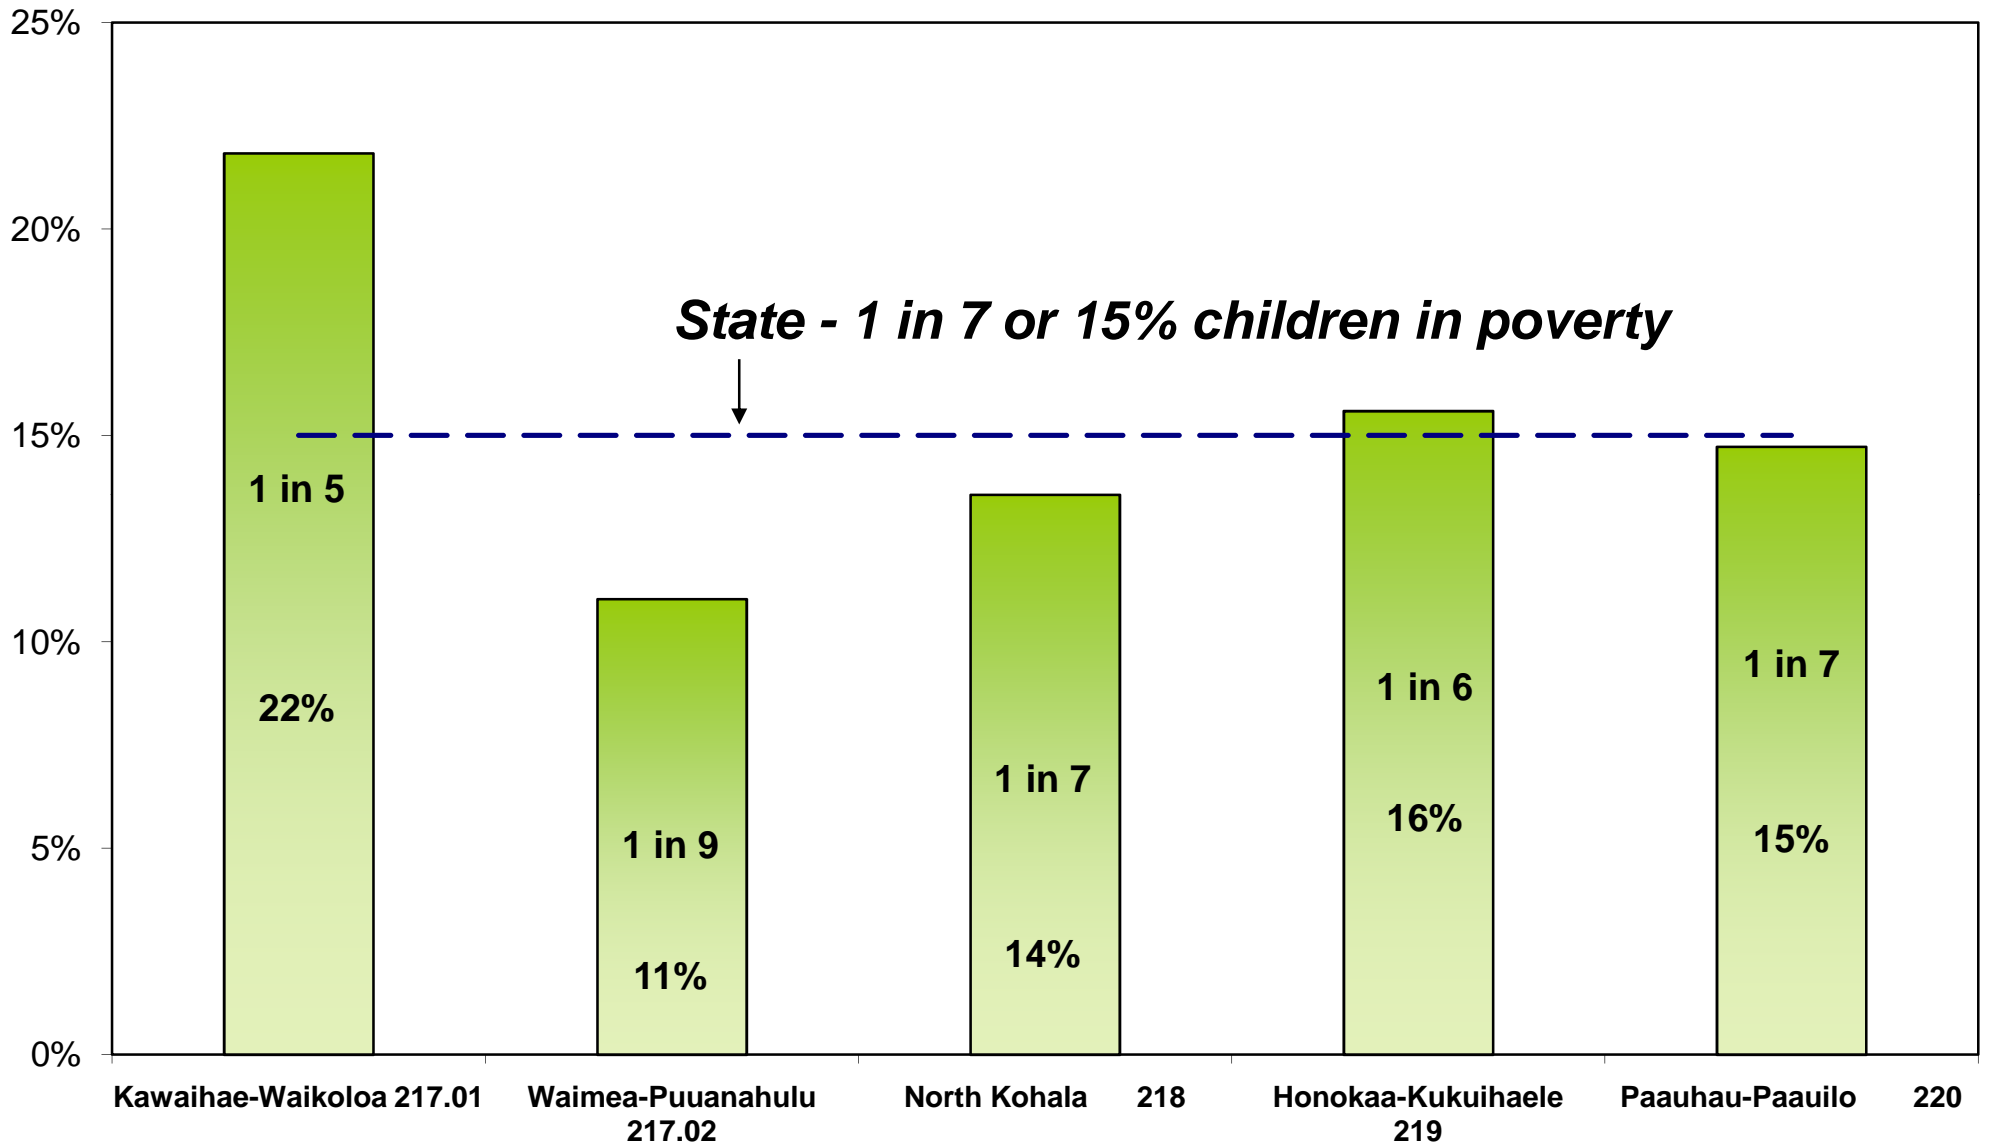

Percent of North Hawaii Children (< 6 years old) Compared to the State, Living in Poverty-2000

Source: U.S. Census 2000, SF3, Table P87