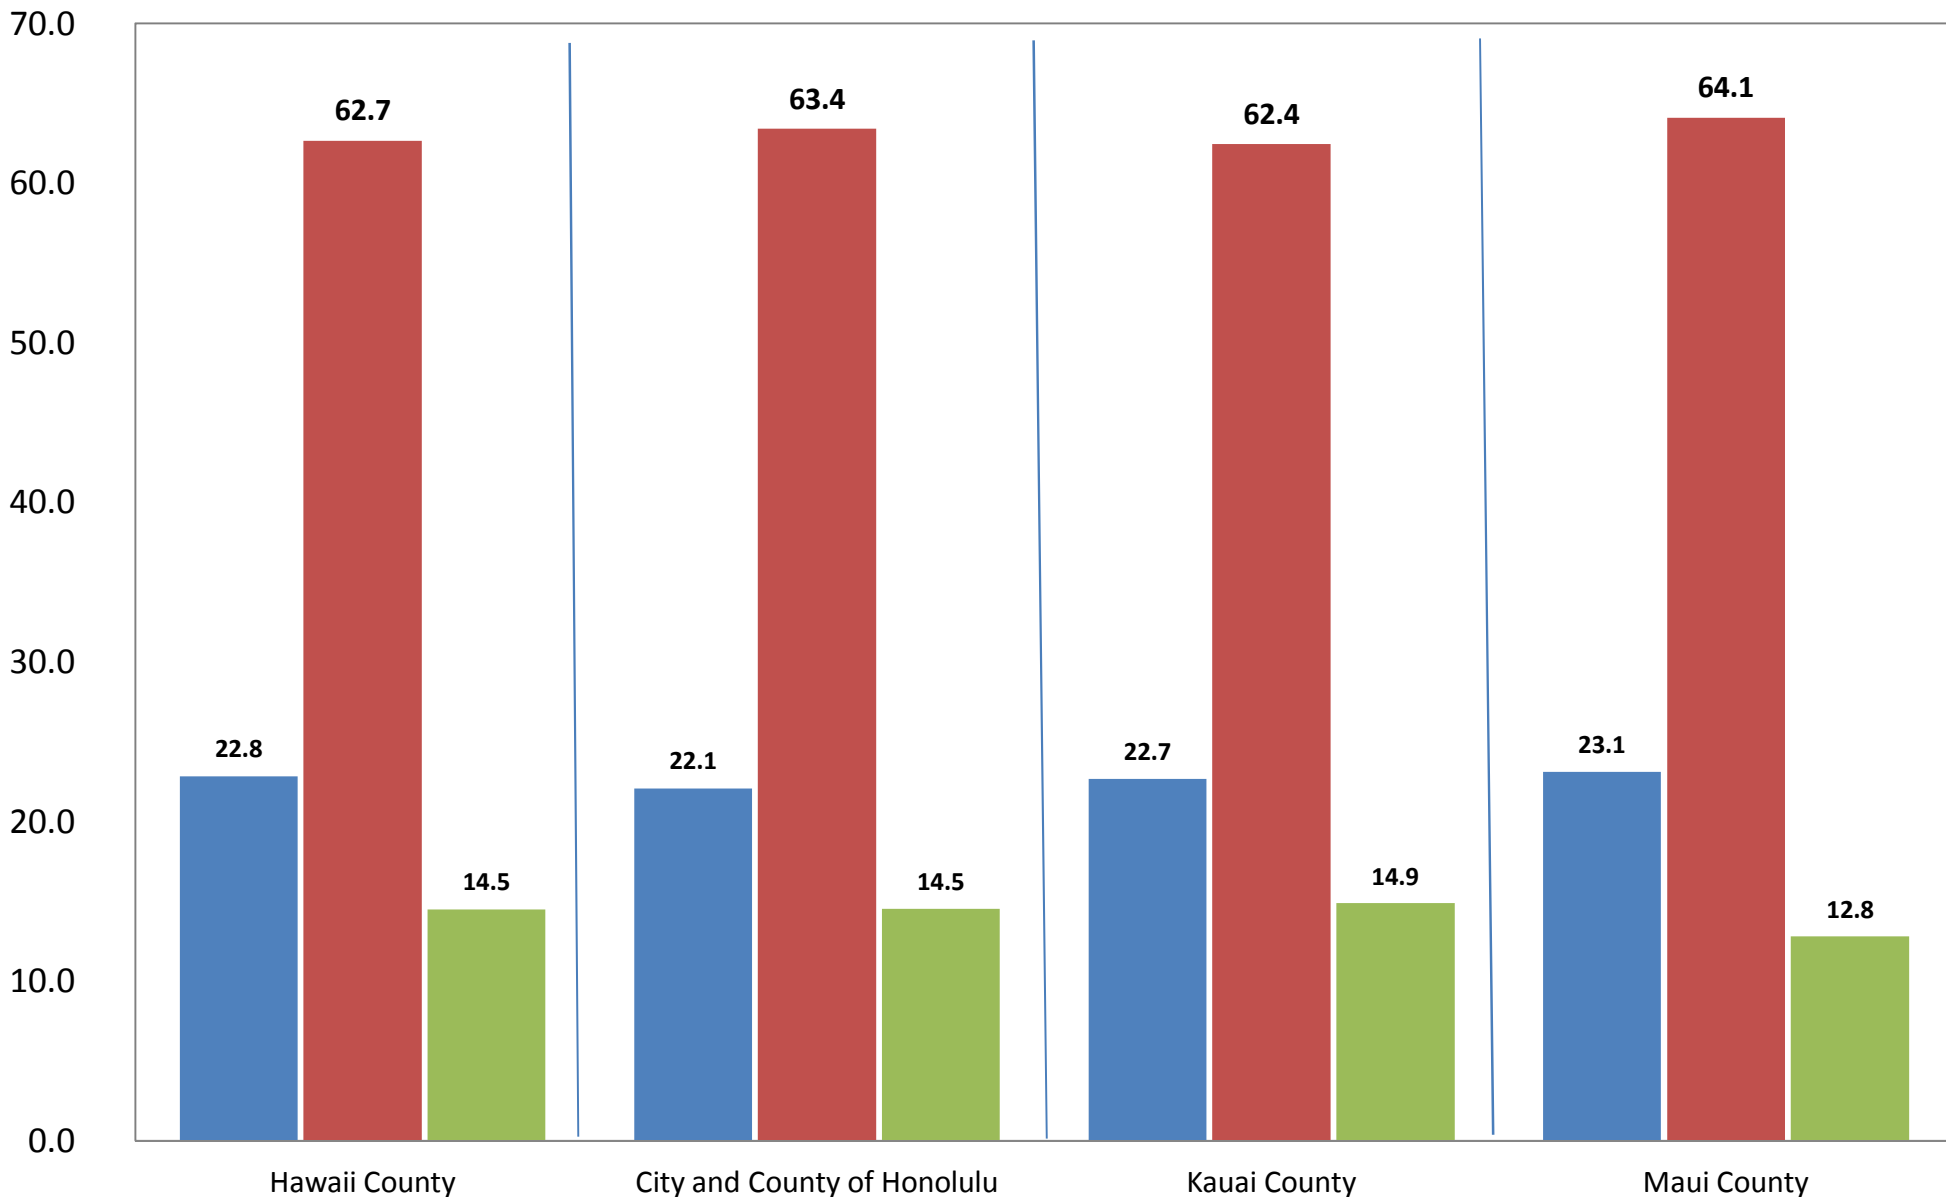

Age Distribution by County - 2010

■ Youth ■ Adult ■ Senior

Chart: North Hawaii Outcomes Project -October 2011

Chart: U.S. Census Bureau, ACS 2010