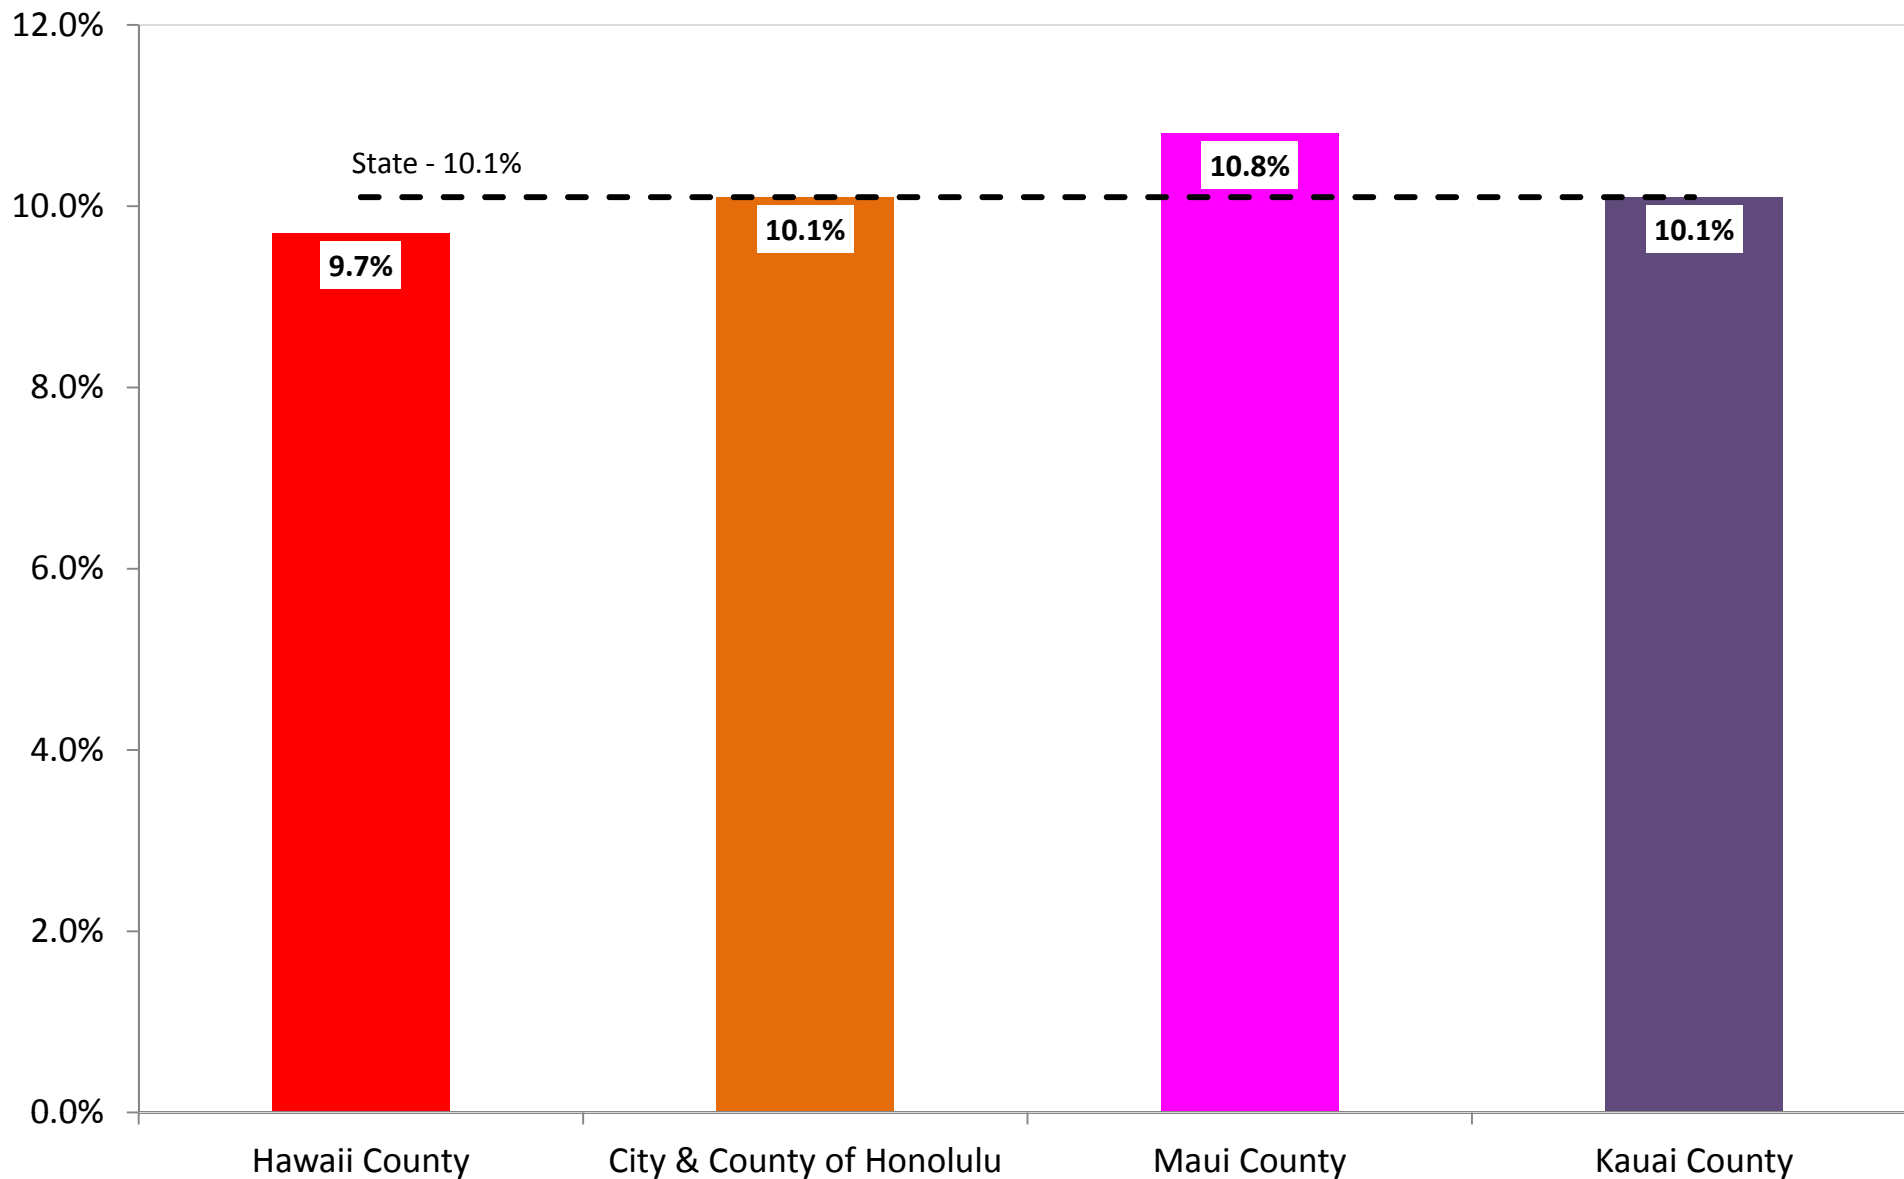

Population 25+ years and older Without a High School Degree

Chart: North Hawaii Outcomes Project - October 12, 2011

Source: U.S. Census Bureau, ACS 2010