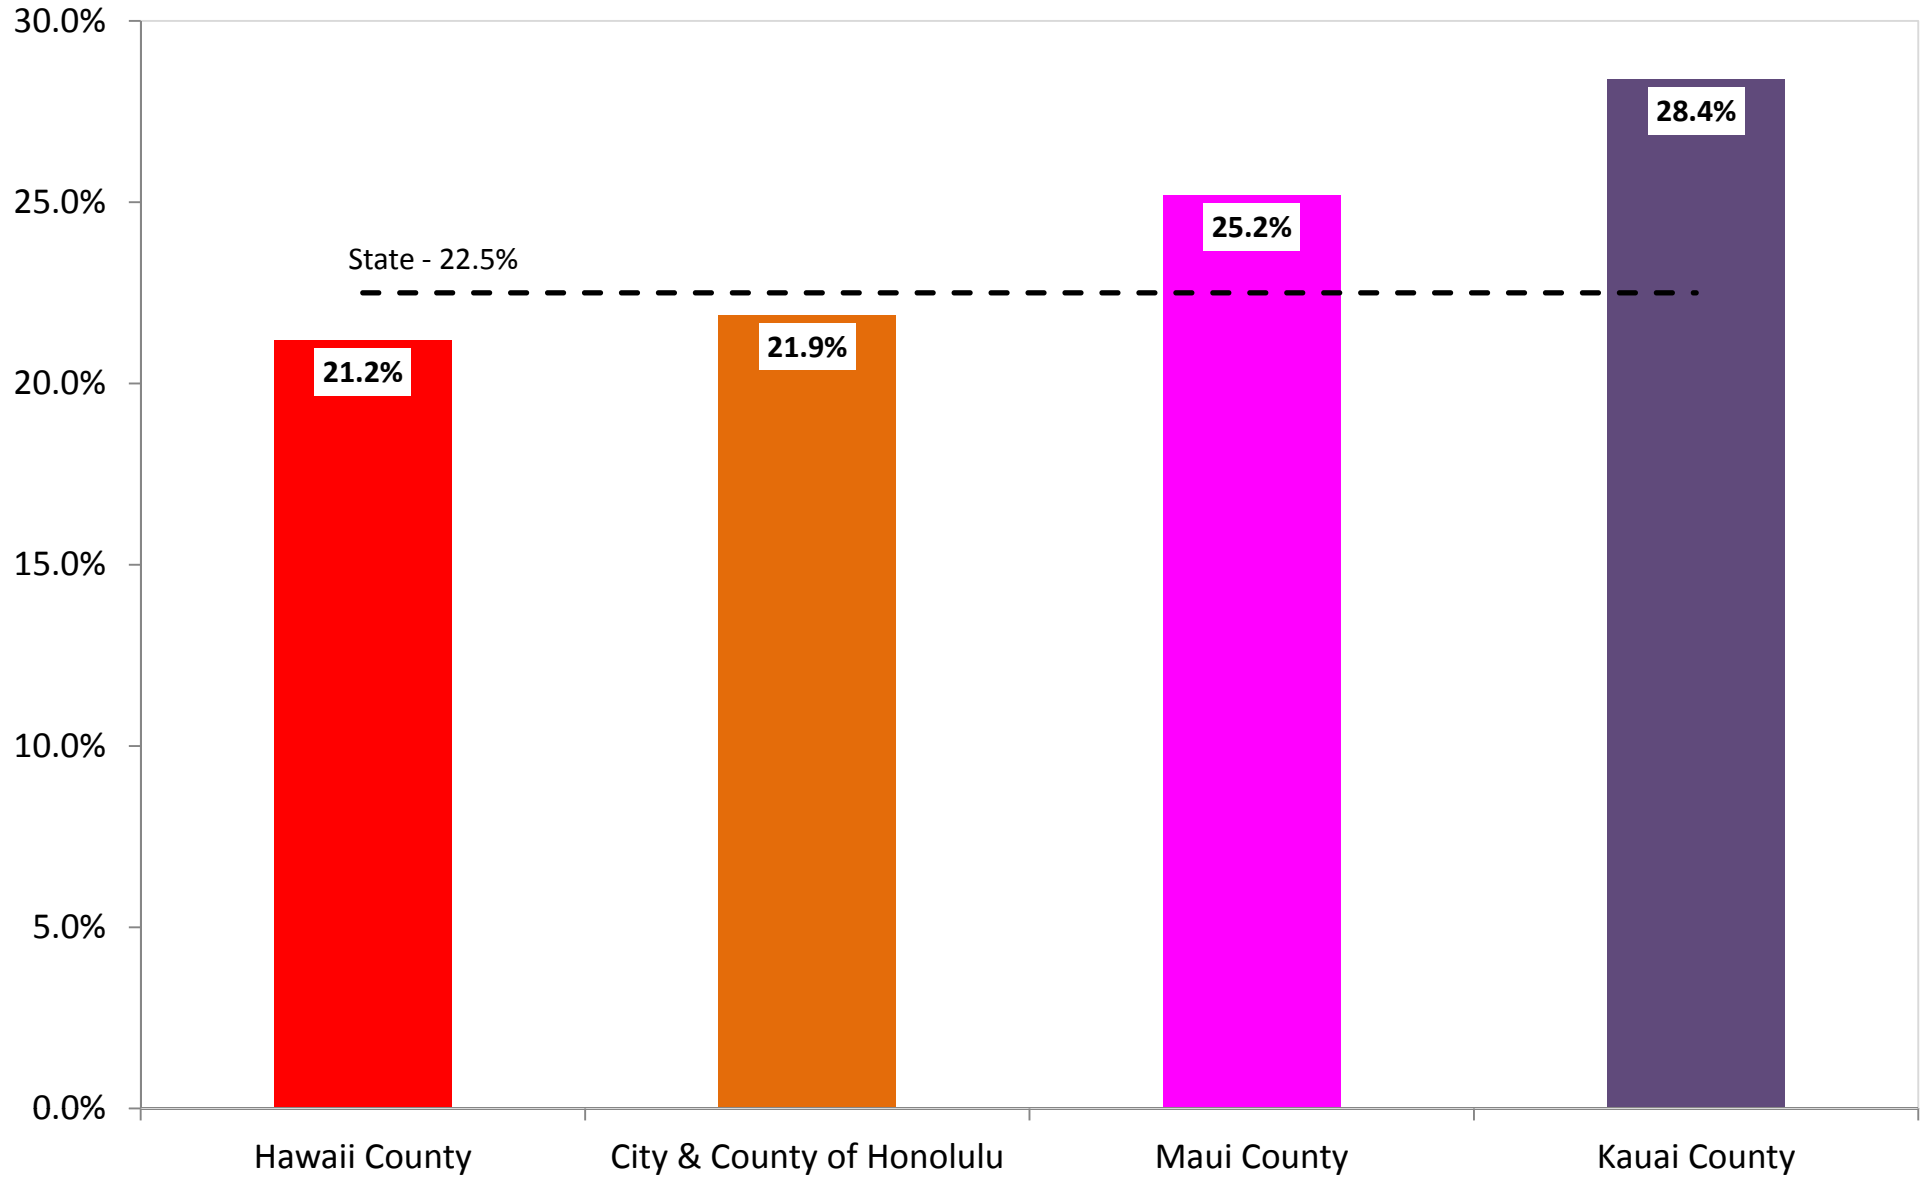

Population 25+ years With Some College, but no Degree (2010)

Chart: North Hawaii Outcomes Project - October 12, 2011

Source: U.S. Census Bureau, ACS 2010