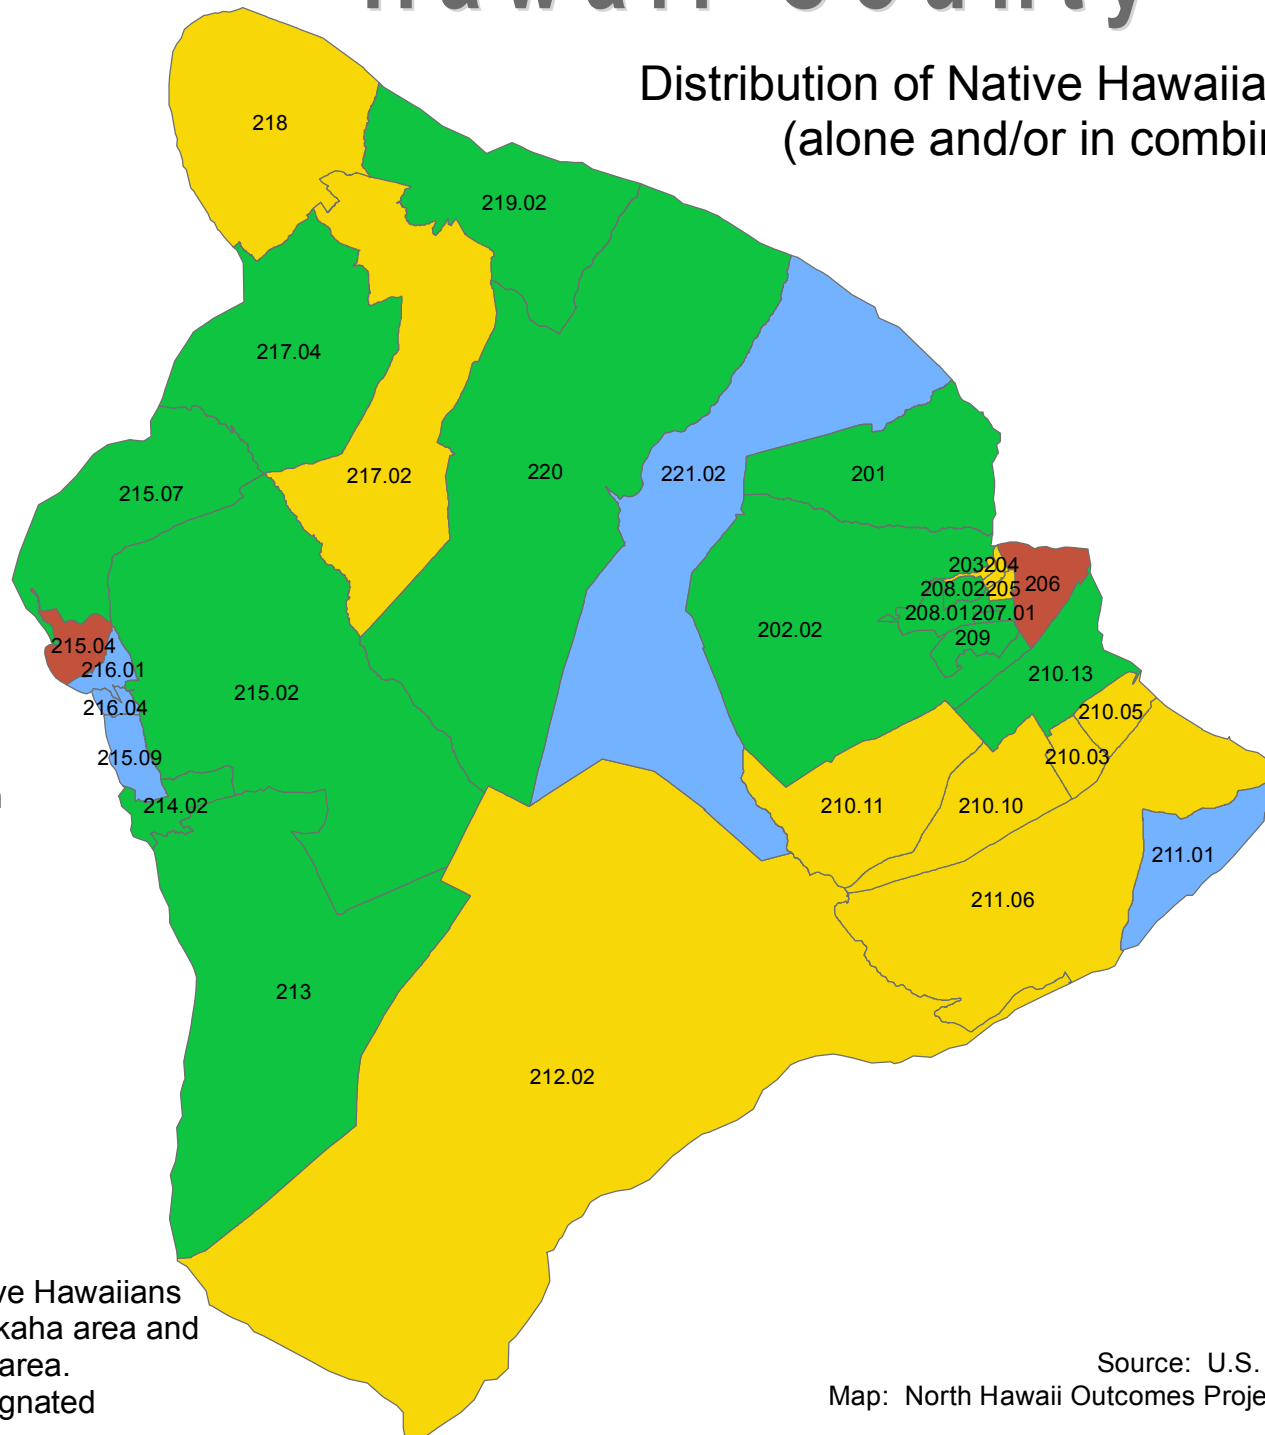

# Hawaii County - 2010

Distribution of Native Hawaiian Population  
(alone and/or in combination)

## Native Hawaiian Population

The largest distribution of Native Hawaiians are in East Hawaii in the Keaukaha area and West Hawaii in the Kealakeke area. Both these areas are also designated as Hawaiian Homeland areas.

Source: U.S. Census, 2010 SF1  
Map: North Hawaii Outcomes Project - September 2011