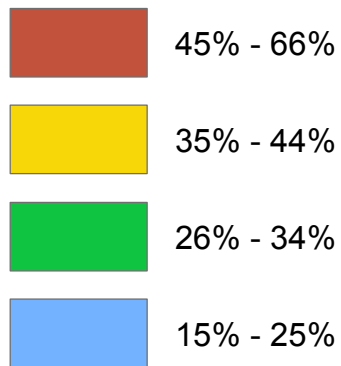

# Hawaii County - 2010

Distribution of Native Hawaiian Population  
(alone and/or in combination)

## Native Hawaiian Population

The largest distribution of Native Hawaiians are in East Hawaii in the Keaukaha area and West Hawaii in the Kealakeke area. Both these areas are also designated as Hawaiian Homeland areas.