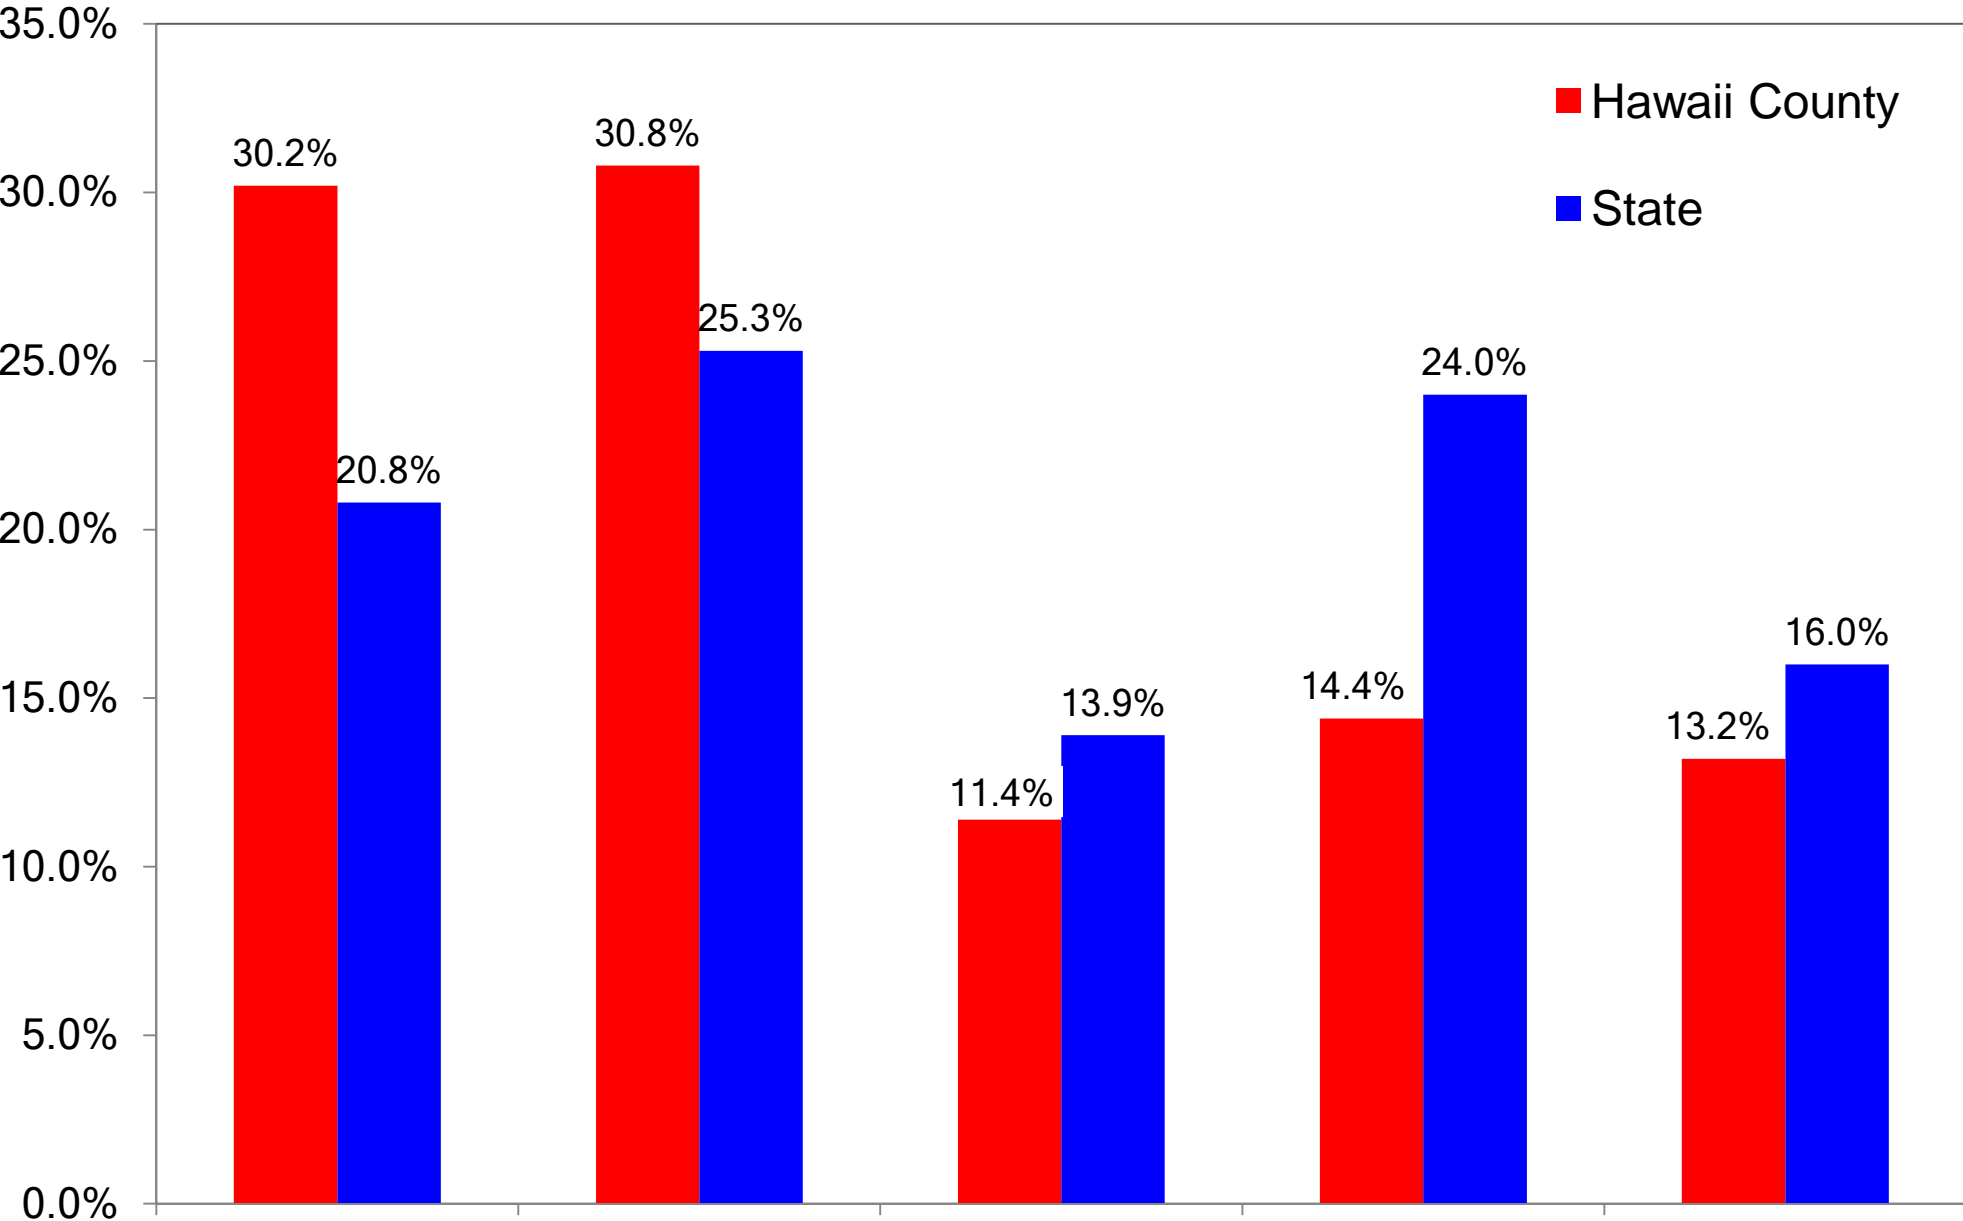

Ethnicity- Hawaii County Compared to State 2009

Chart: North Hawaii Outcomes Project - October 2011

Source: Hawaii Health Survey, 2009