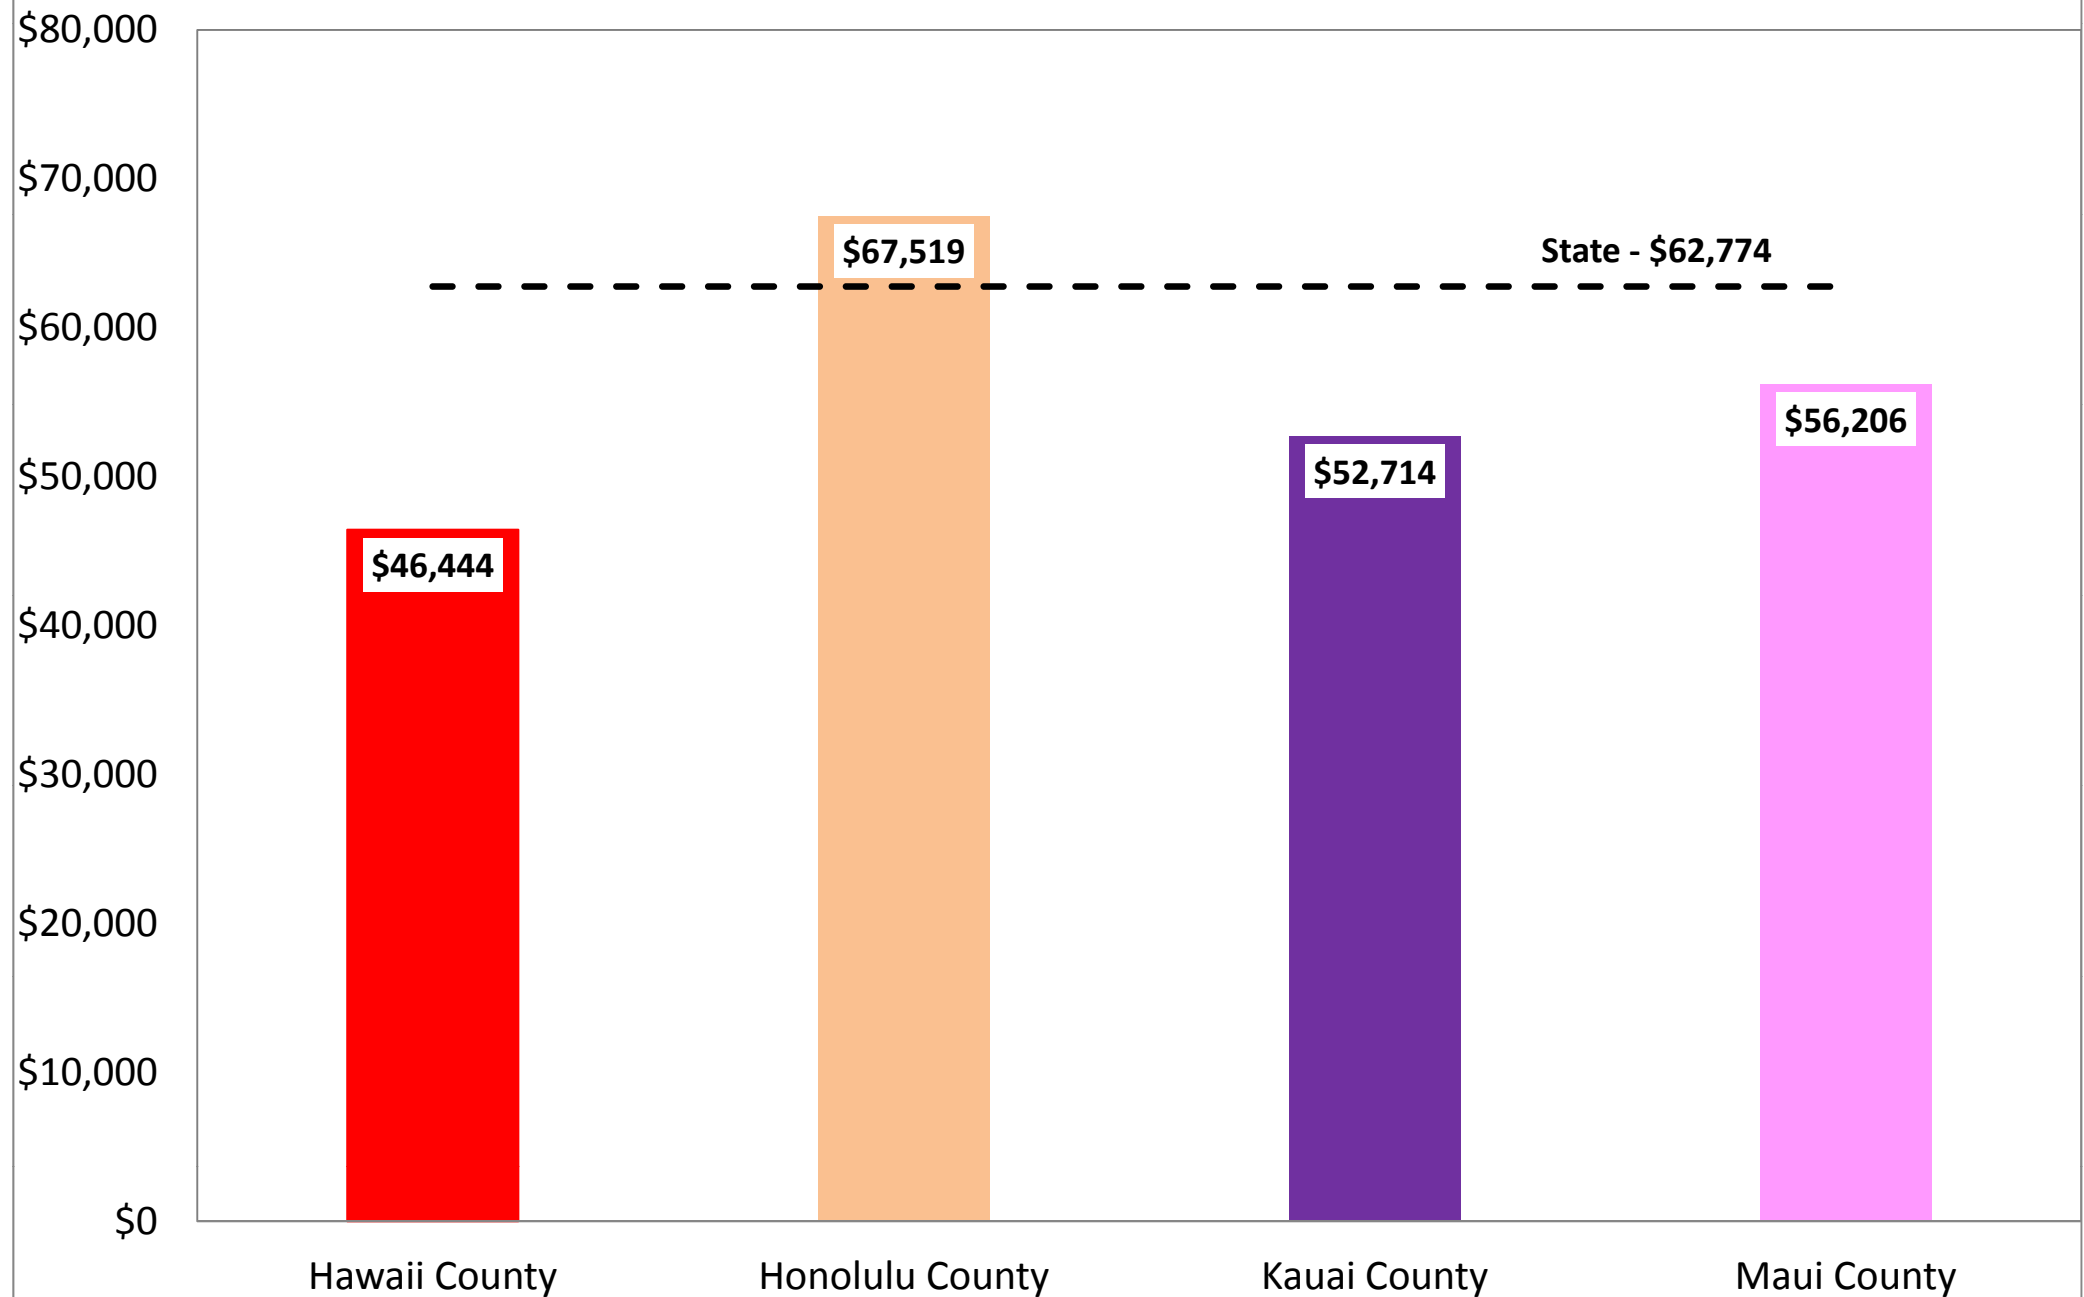

# Median Household Income - 2010

Chart: North Hawaii Outcomes Project - January 2012

Source: Source: U.S. Census Bureau, Small Area Estimates Branch, Release November 2011