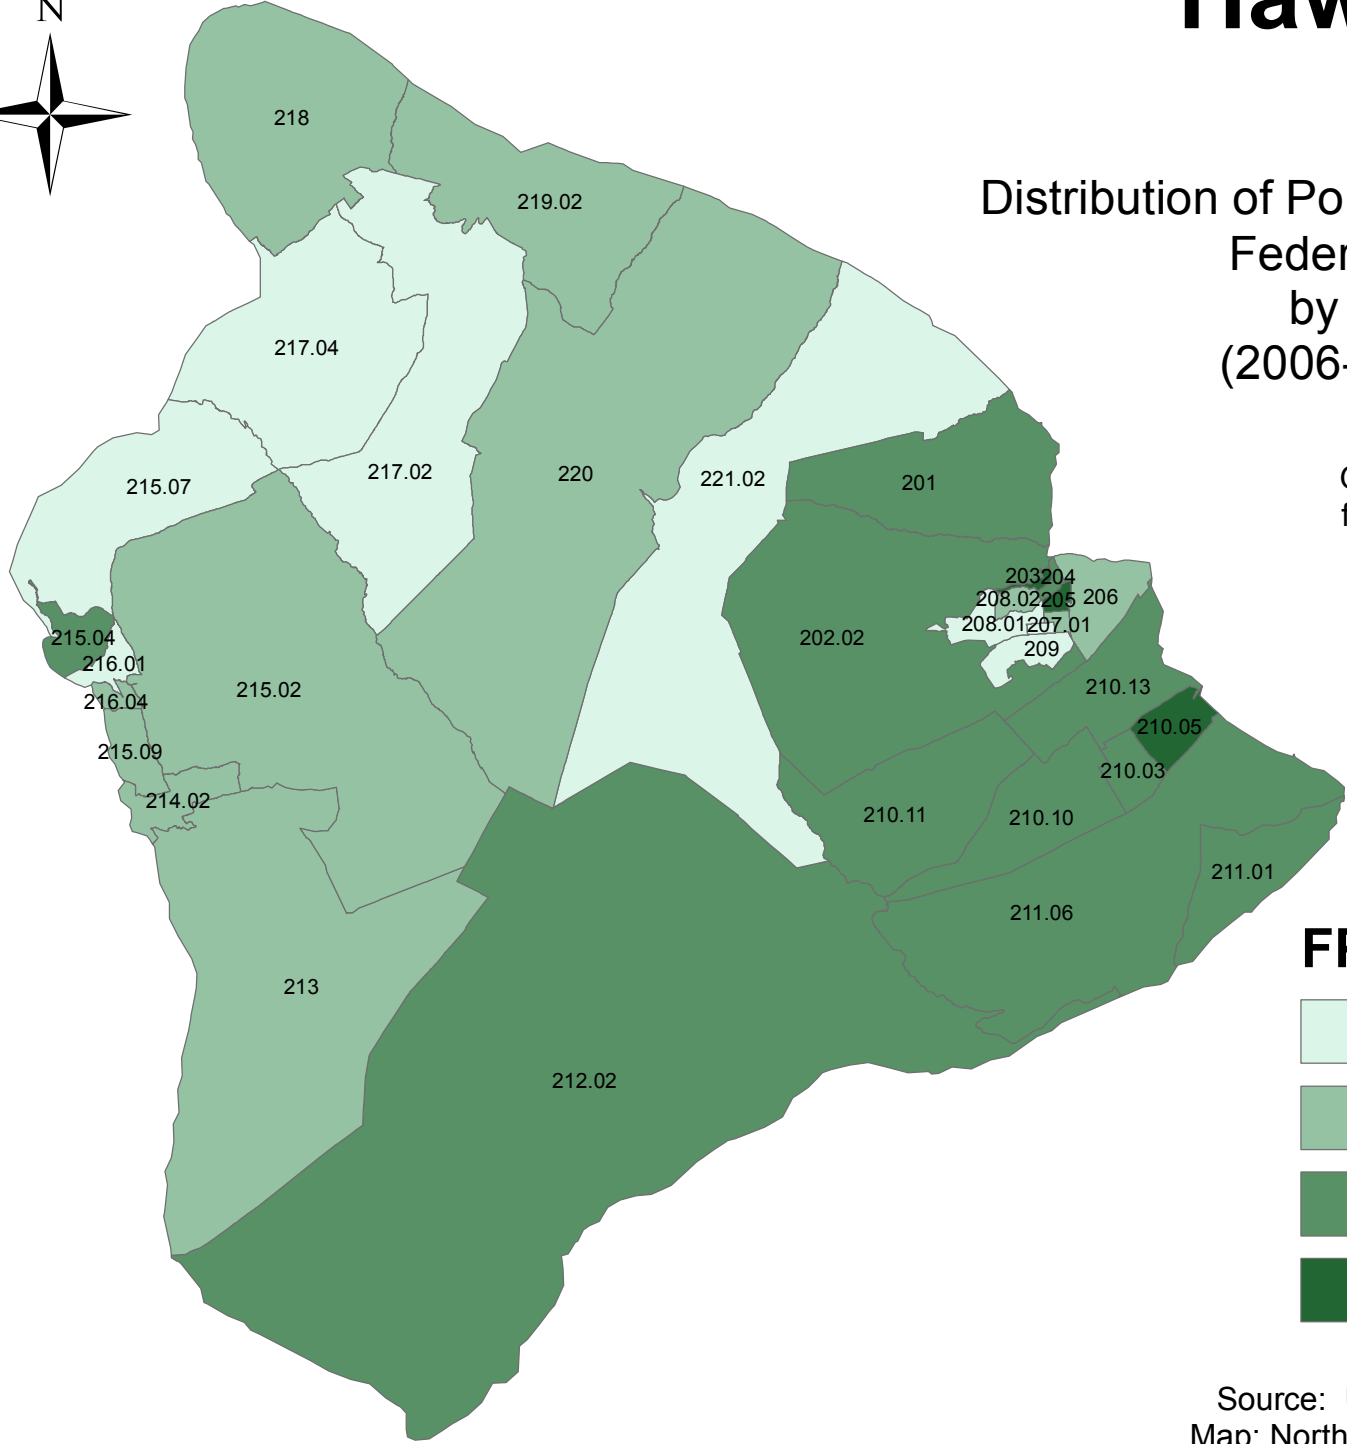

# Hawaii County 2010

Distribution of Population Living Below 185%  
Federal Poverty Level  
by Census Tract  
(2006-2010 Estimates)

The Federal Poverty  
Guidelines in 2010 for a  
family of four for Hawaii  
was \$46,916

## FPL Below 185%

Source: U.S. Census , ACS 2006-2010 Estimates  
Map: North Hawaii Outcomes Project - February 2012