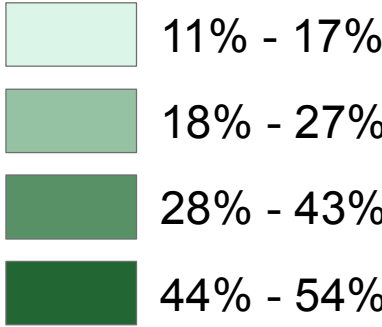

Source: U.S. Census , ACS 2006-2010 Estimates
Map: North Hawaii Outcomes Project - February 2012