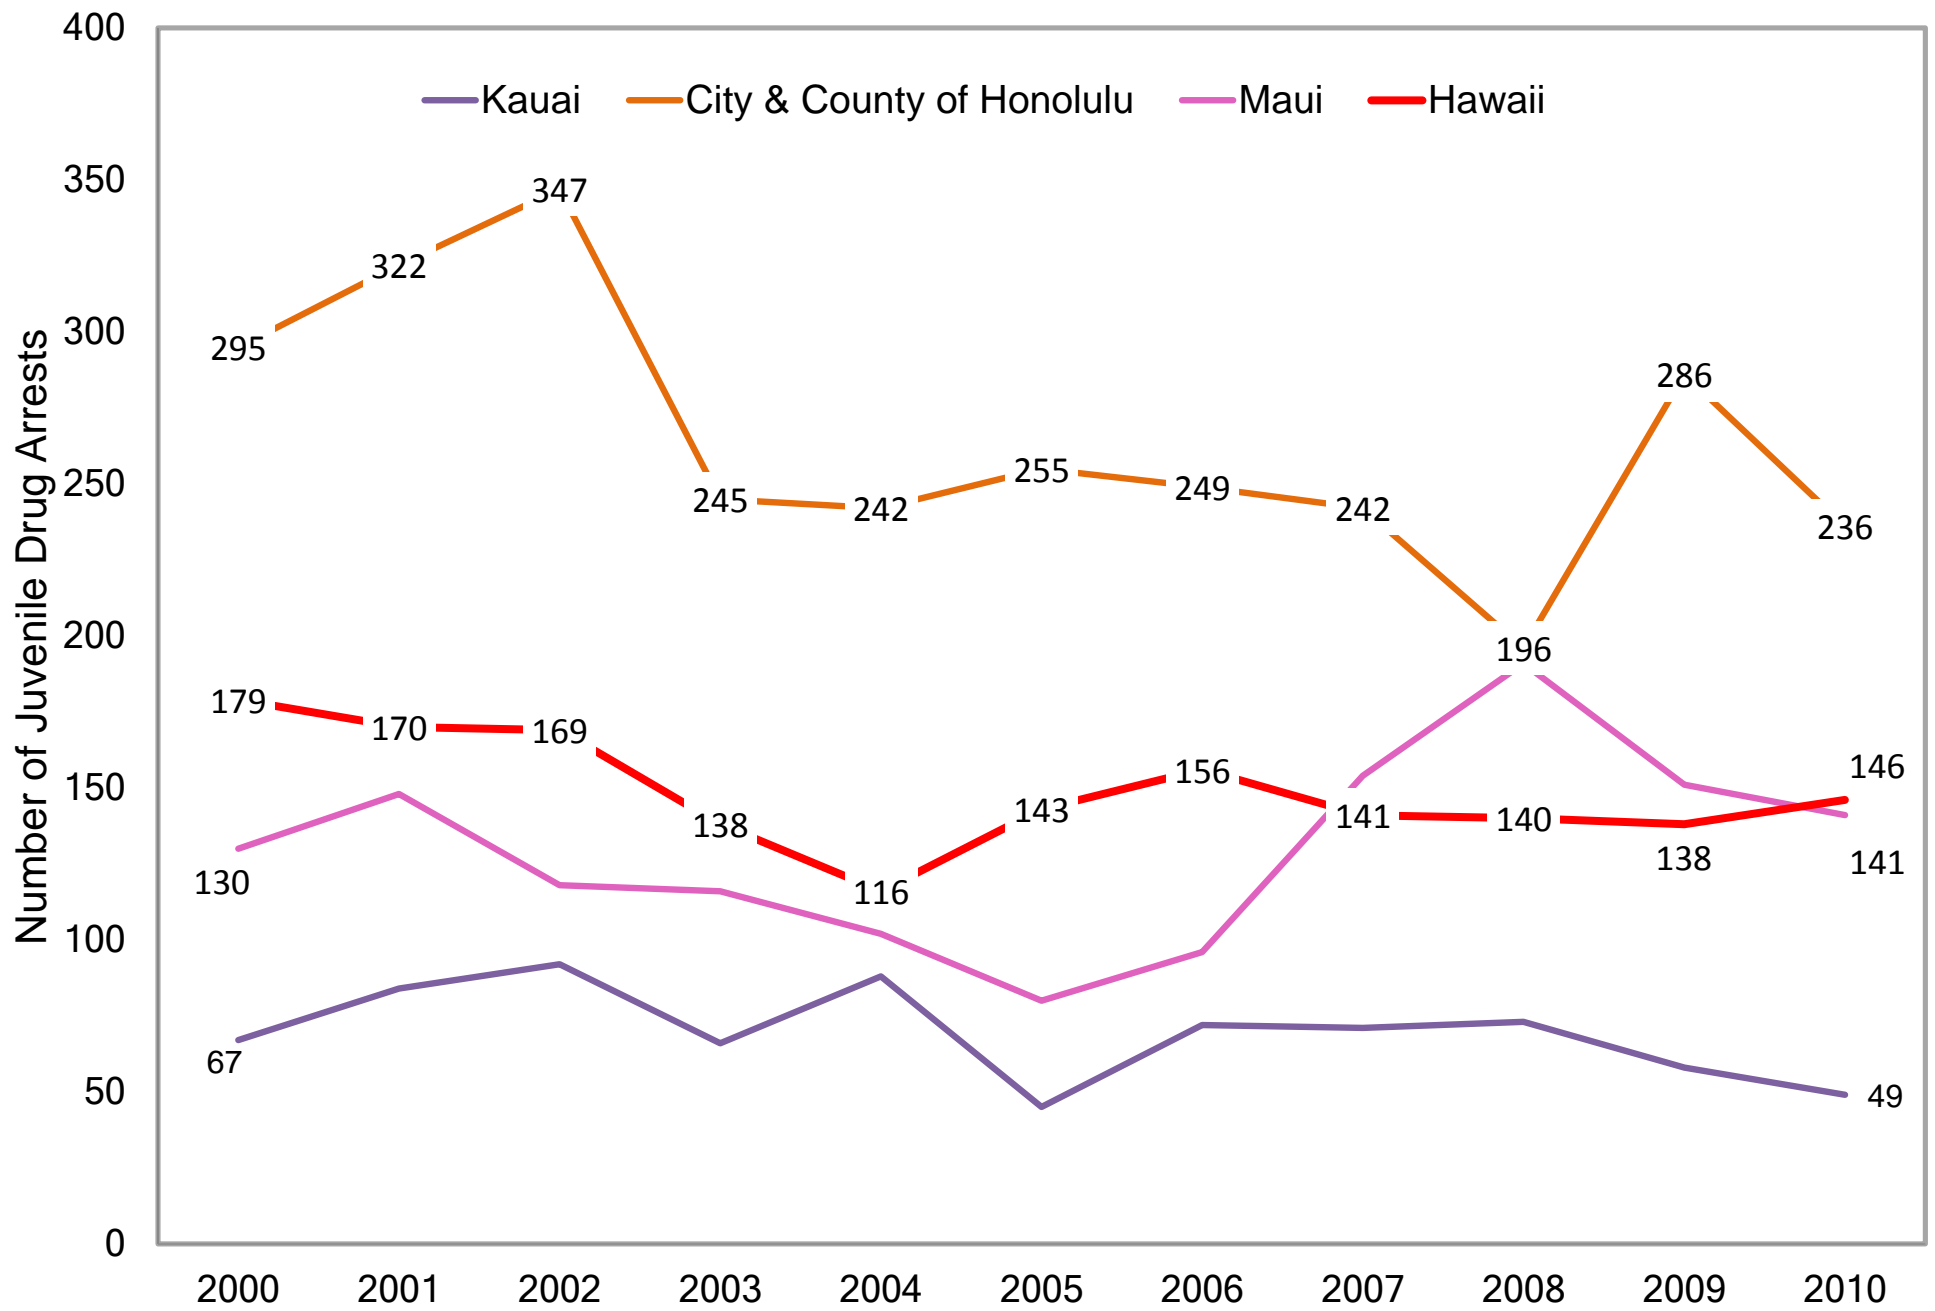

Number of Juvenile Drug Arrests by County (2000 - 2010)

Chart: North Hawaii Outcomes Project, May 2011

Source: Uniform Crime Index Report 2010