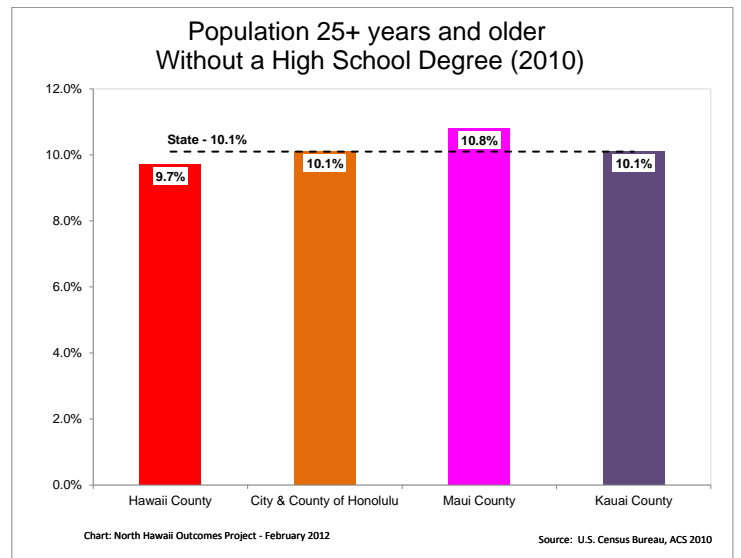

## Age

The age distribution for Hawaii County is generally similar to the City and County of Honolulu, Maui County and Kauai County, according to the U.S. Census, 2010 (see Figure 13).

Figure 13

## Hawaii County Fewer Without a High School Degree

Hawaii County has a slightly lower rate of the population without a high school degree compared to the state, according to the American Community Survey 2010 data (see Figure 14). Although this indicator for Hawaii County is better than the other counties, Hawaii County is lower than the other counties for population with some college (see Figure 15).

Figure 14