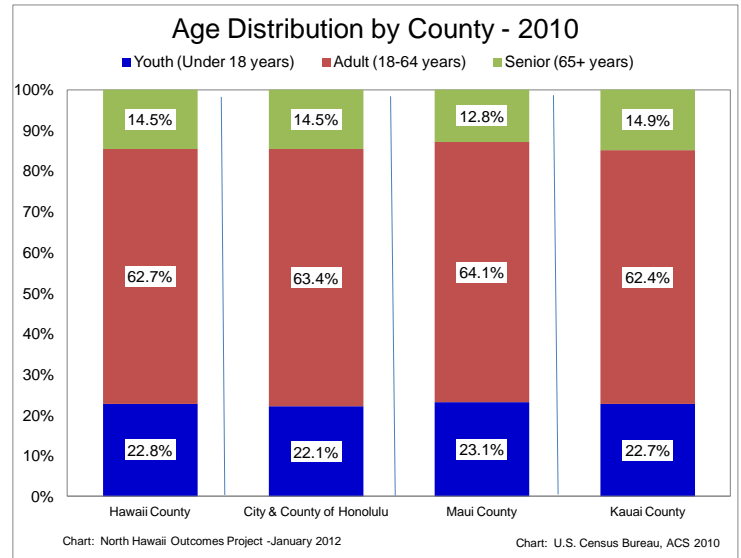

## Age

The age distribution for Hawaii County is generally similar to the City and County of Honolulu, Maui County and Kauai County, according to the U.S. Census, 2010 (see Figure 13).

Figure 13

## Hawaii County Fewer Without a High School Degree

Hawaii County has a slightly lower rate of the population without a high school degree compared to the state, according to the American Community Survey 2010 data (see Figure 14). Although this indicator for Hawaii County is better than the other counties, Hawaii County is lower than the other counties for population with some college (see Figure 15).

Figure 14