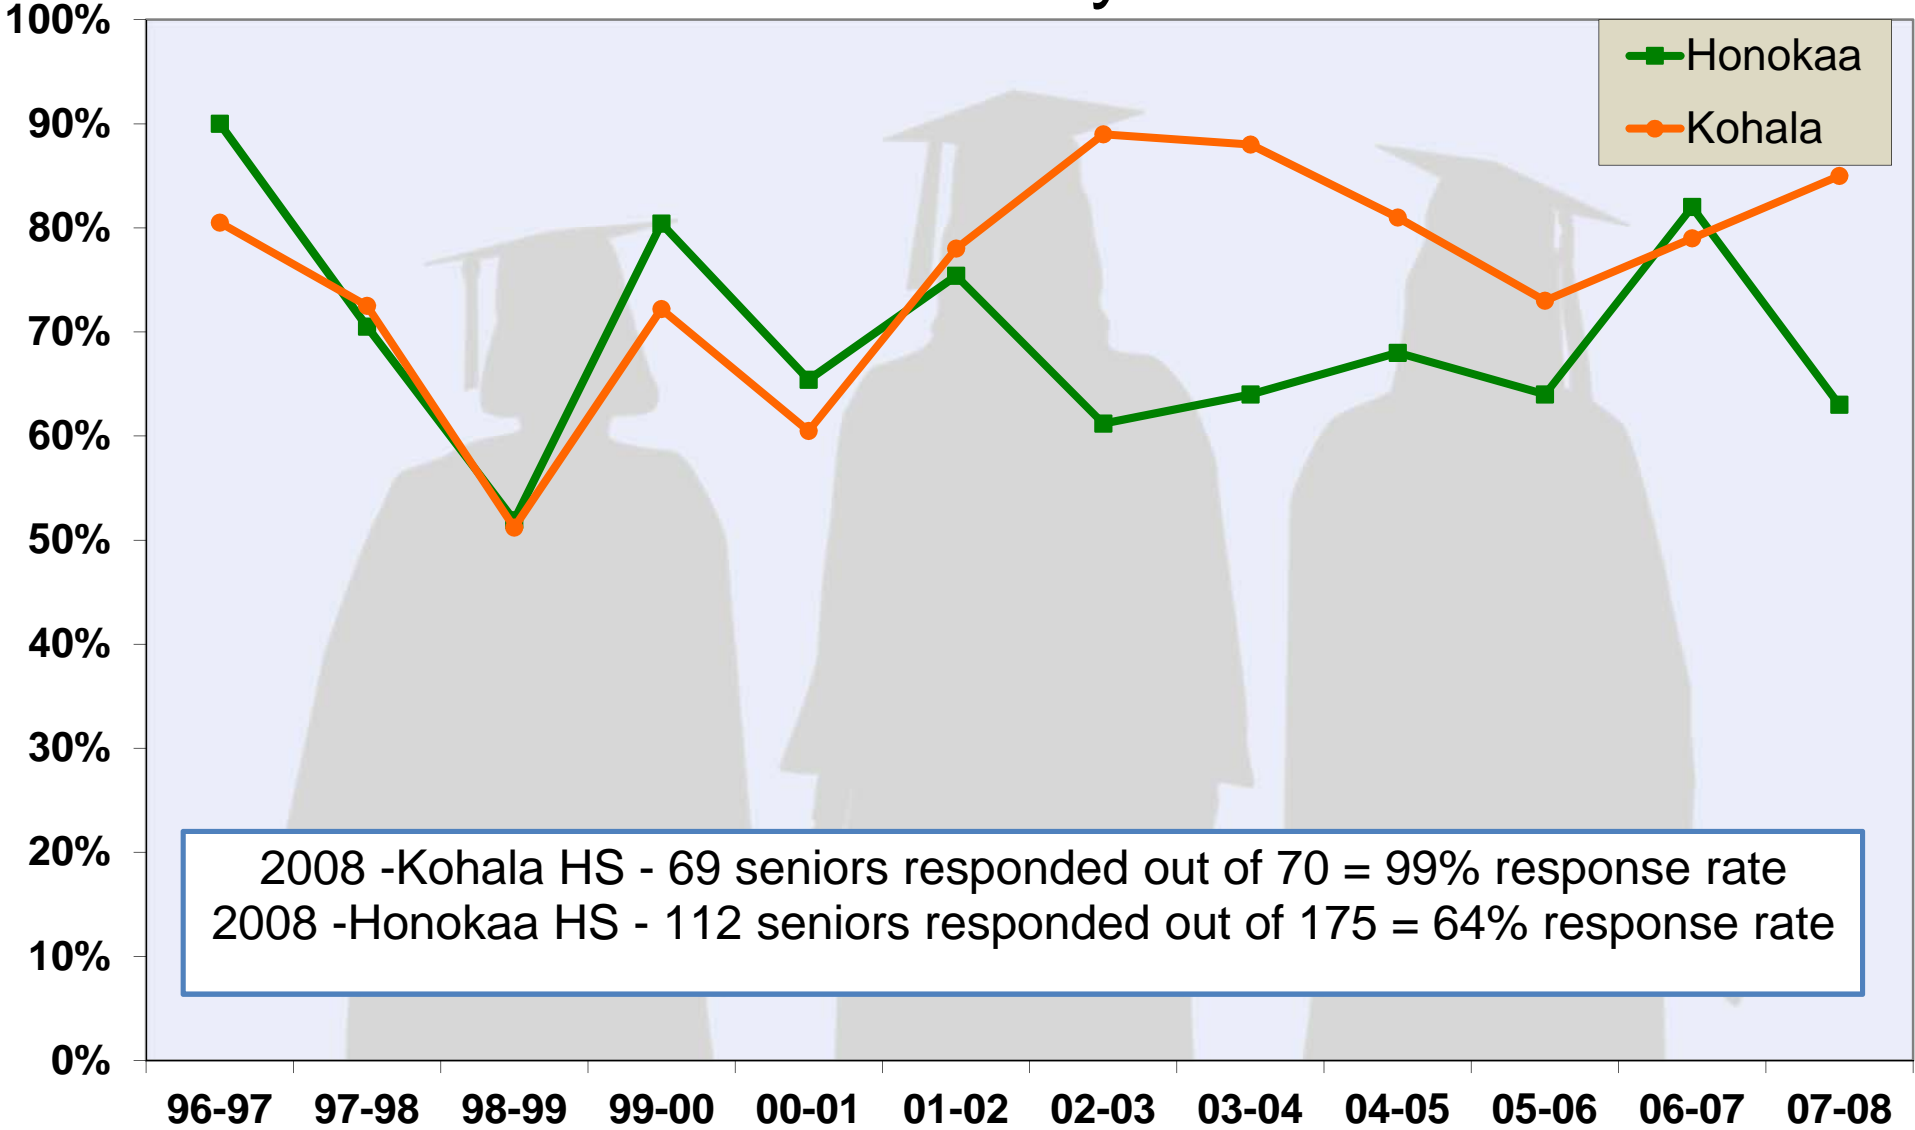

# North Hawaii High School Seniors Exit Plans for a 13th year - 1997-2008

Chart: North Hawaii Outcomes Project - June 2009

Source: Department of Education  
<http://arch.k12.hi.us/resources/archarchive/SEPS/seps2008.html>