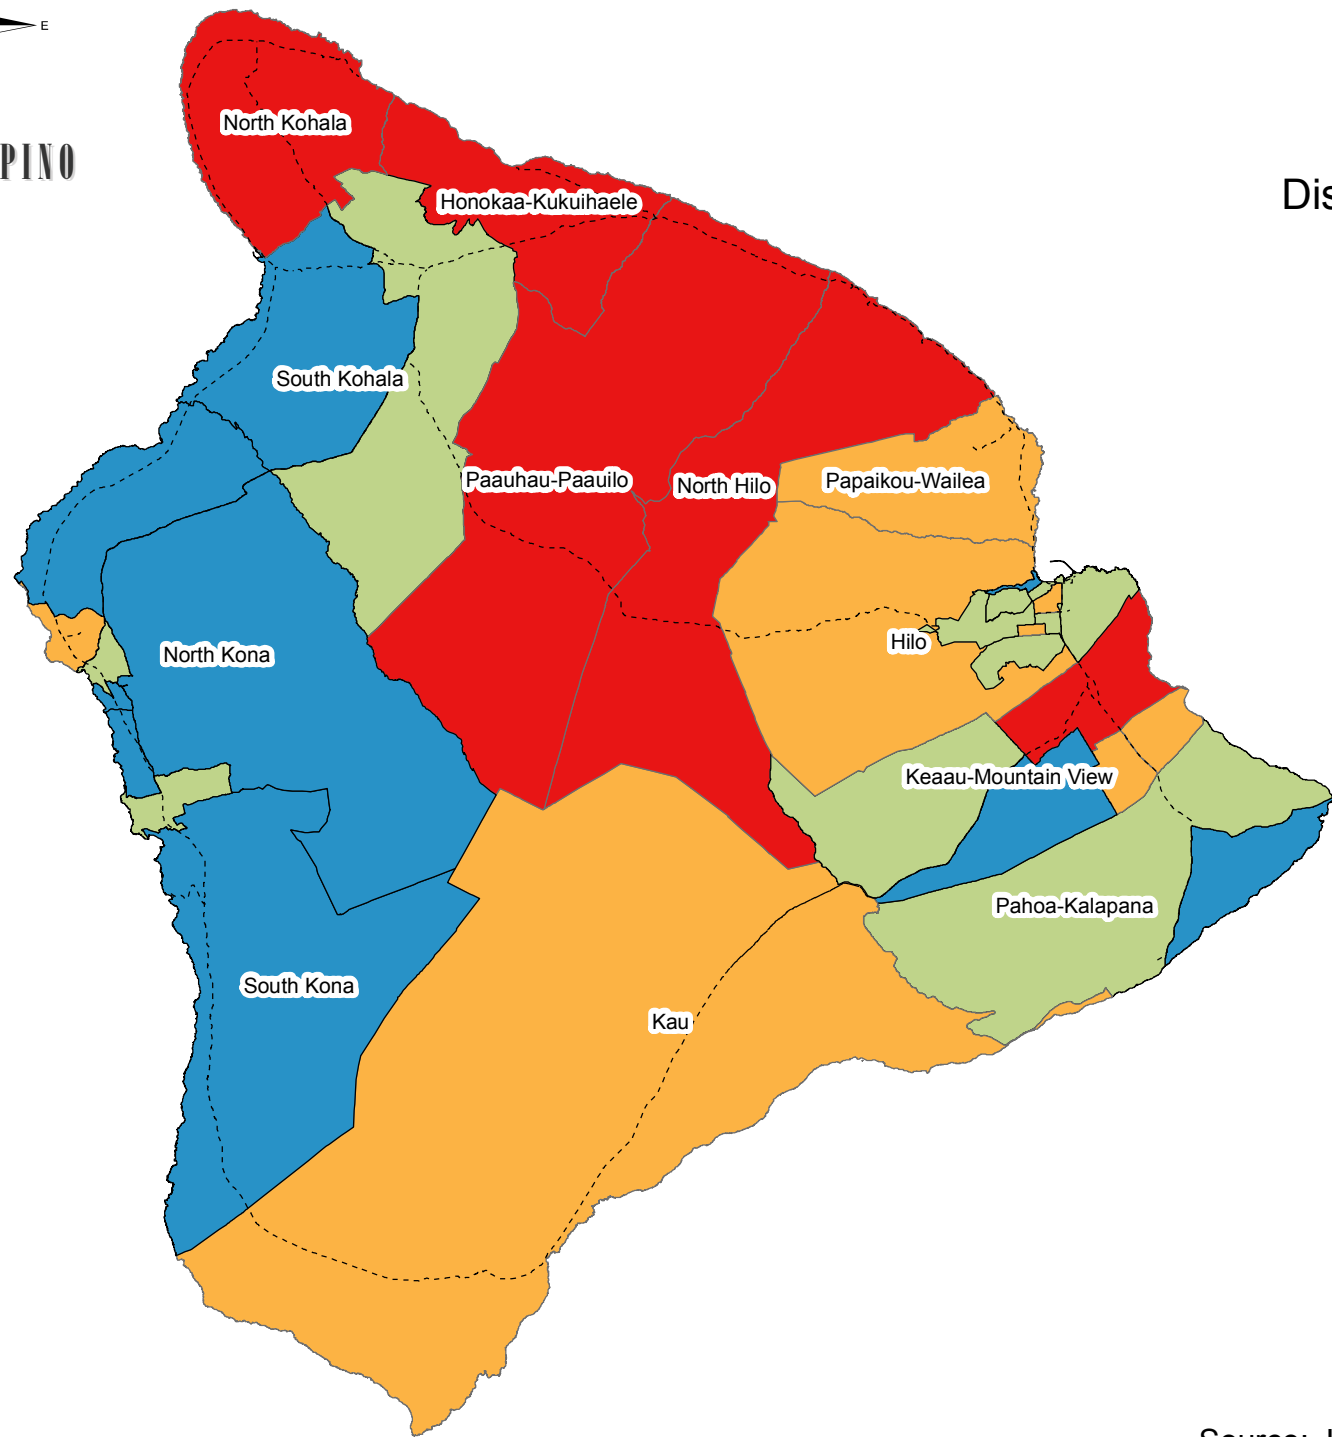

**FILIPINO**

# Hawaii County 2010

Distribution of Filipino Population  
by Census Tracts  
(2006-2010 Estimates)

### Percent

Source: U.S. Census, ACS 2006-2010 Estimates  
Map: North Hawaii Outcomes Project - September 2012