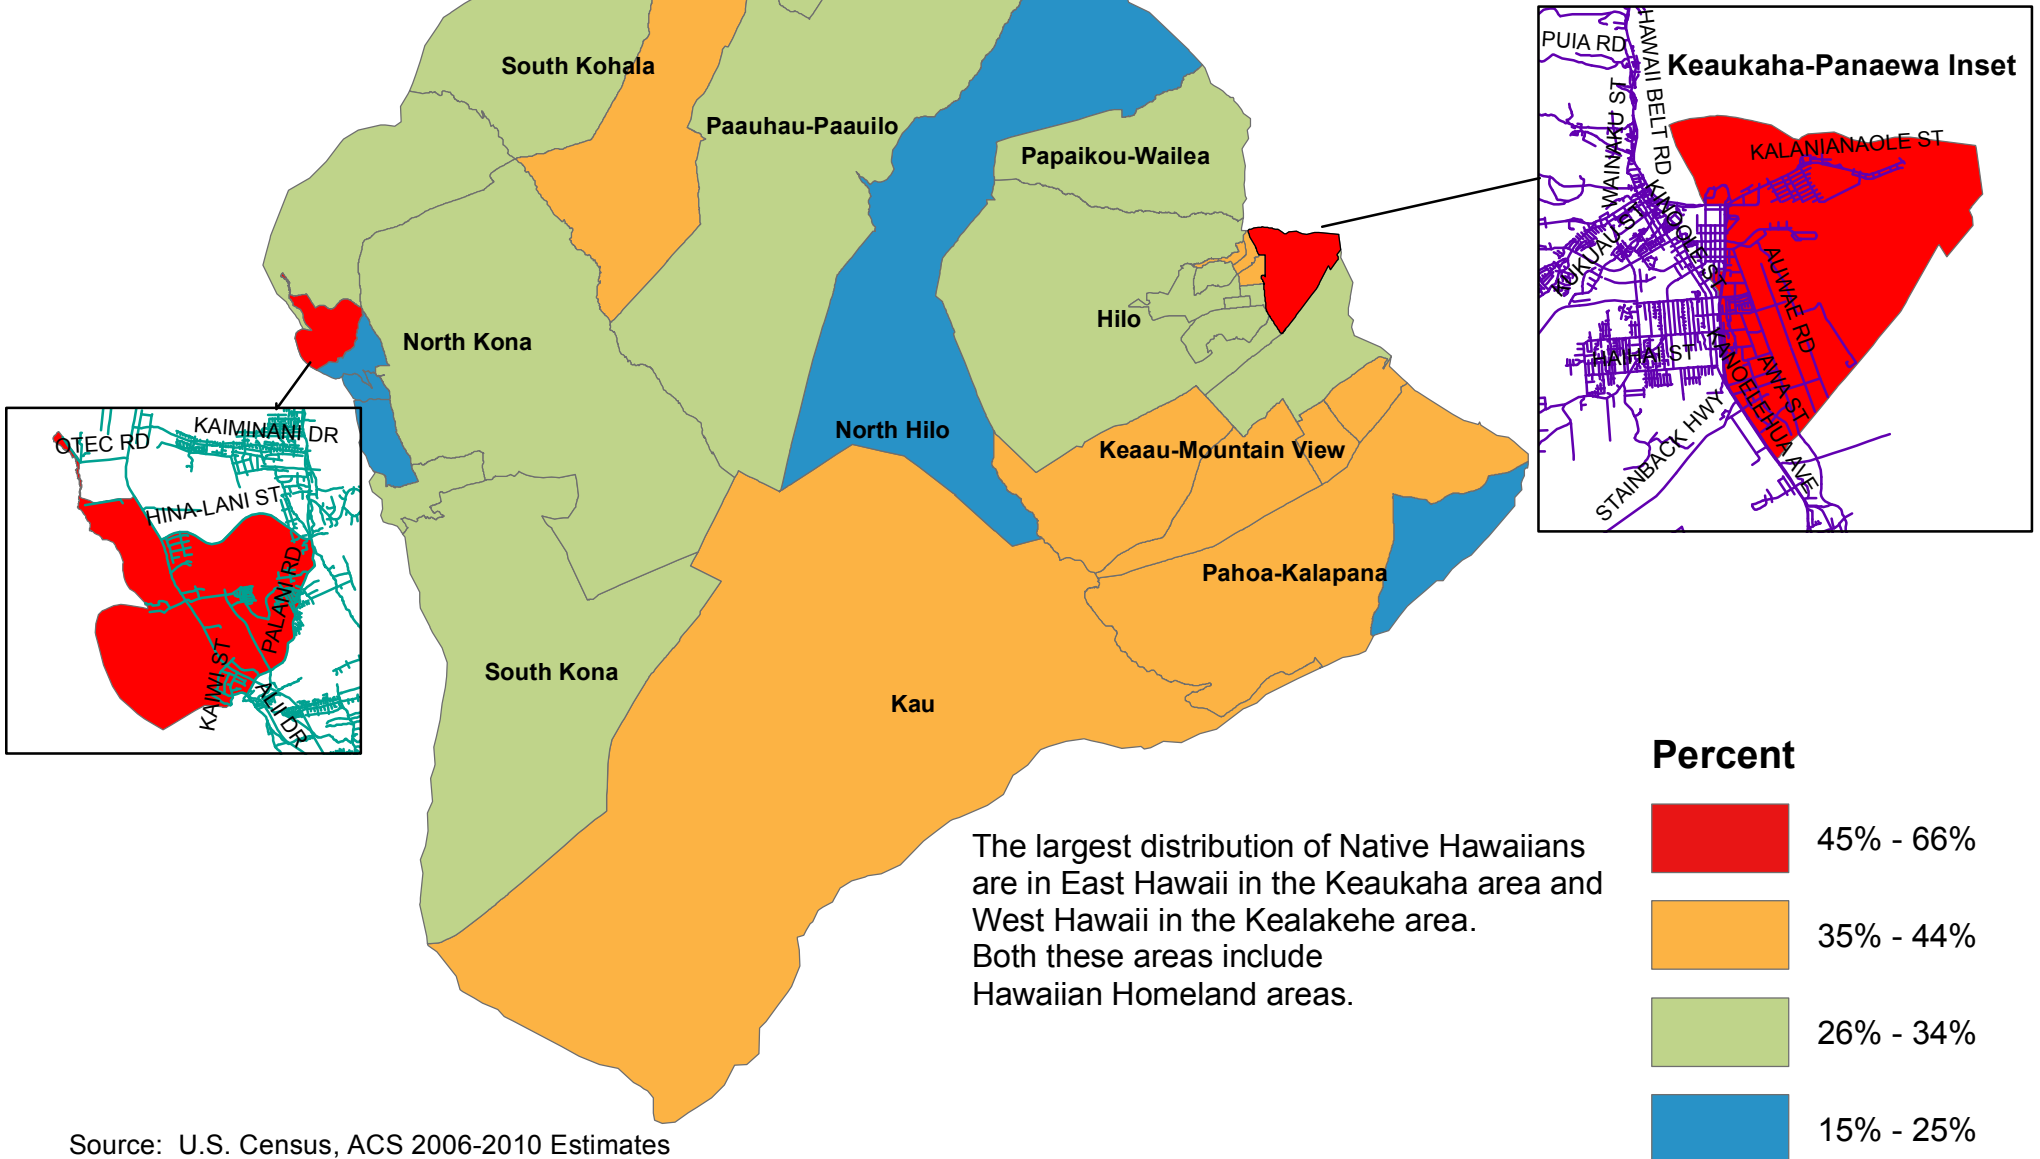

# Hawaii County - 2010

Distribution of Native Hawaiian Population  
(alone and/or in combination) by Census Tracts  
(2006-2010 estimates)

The largest distribution of Native Hawaiians are in East Hawaii in the Keaukaha area and West Hawaii in the Kealahou area. Both these areas include Hawaiian Homeland areas.