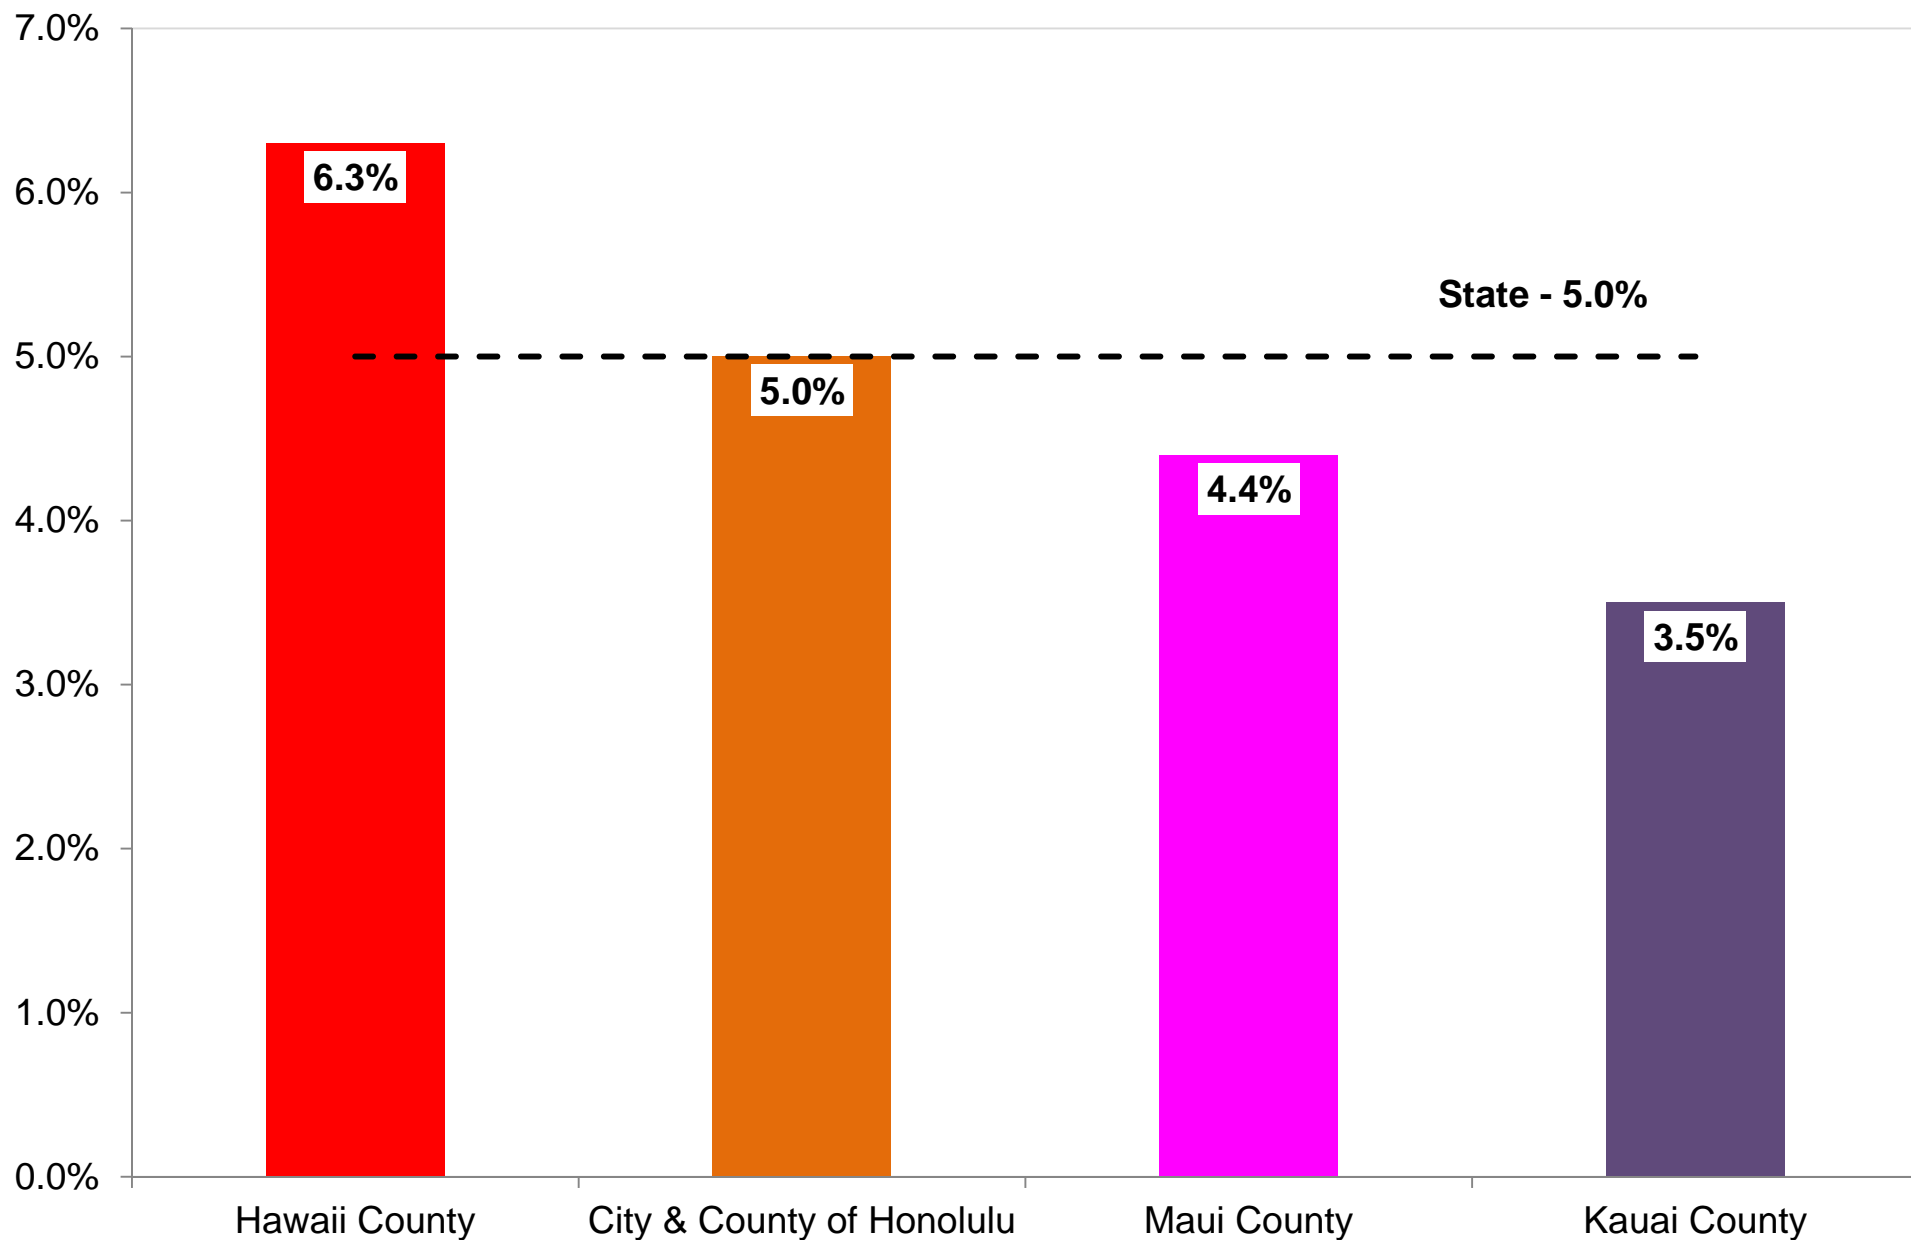

Population 25+ years and older Without a High School Degree (2011)

Chart: North Hawaii Outcomes Project - December 2012

Source: U.S. Census Bureau, ACS 2011