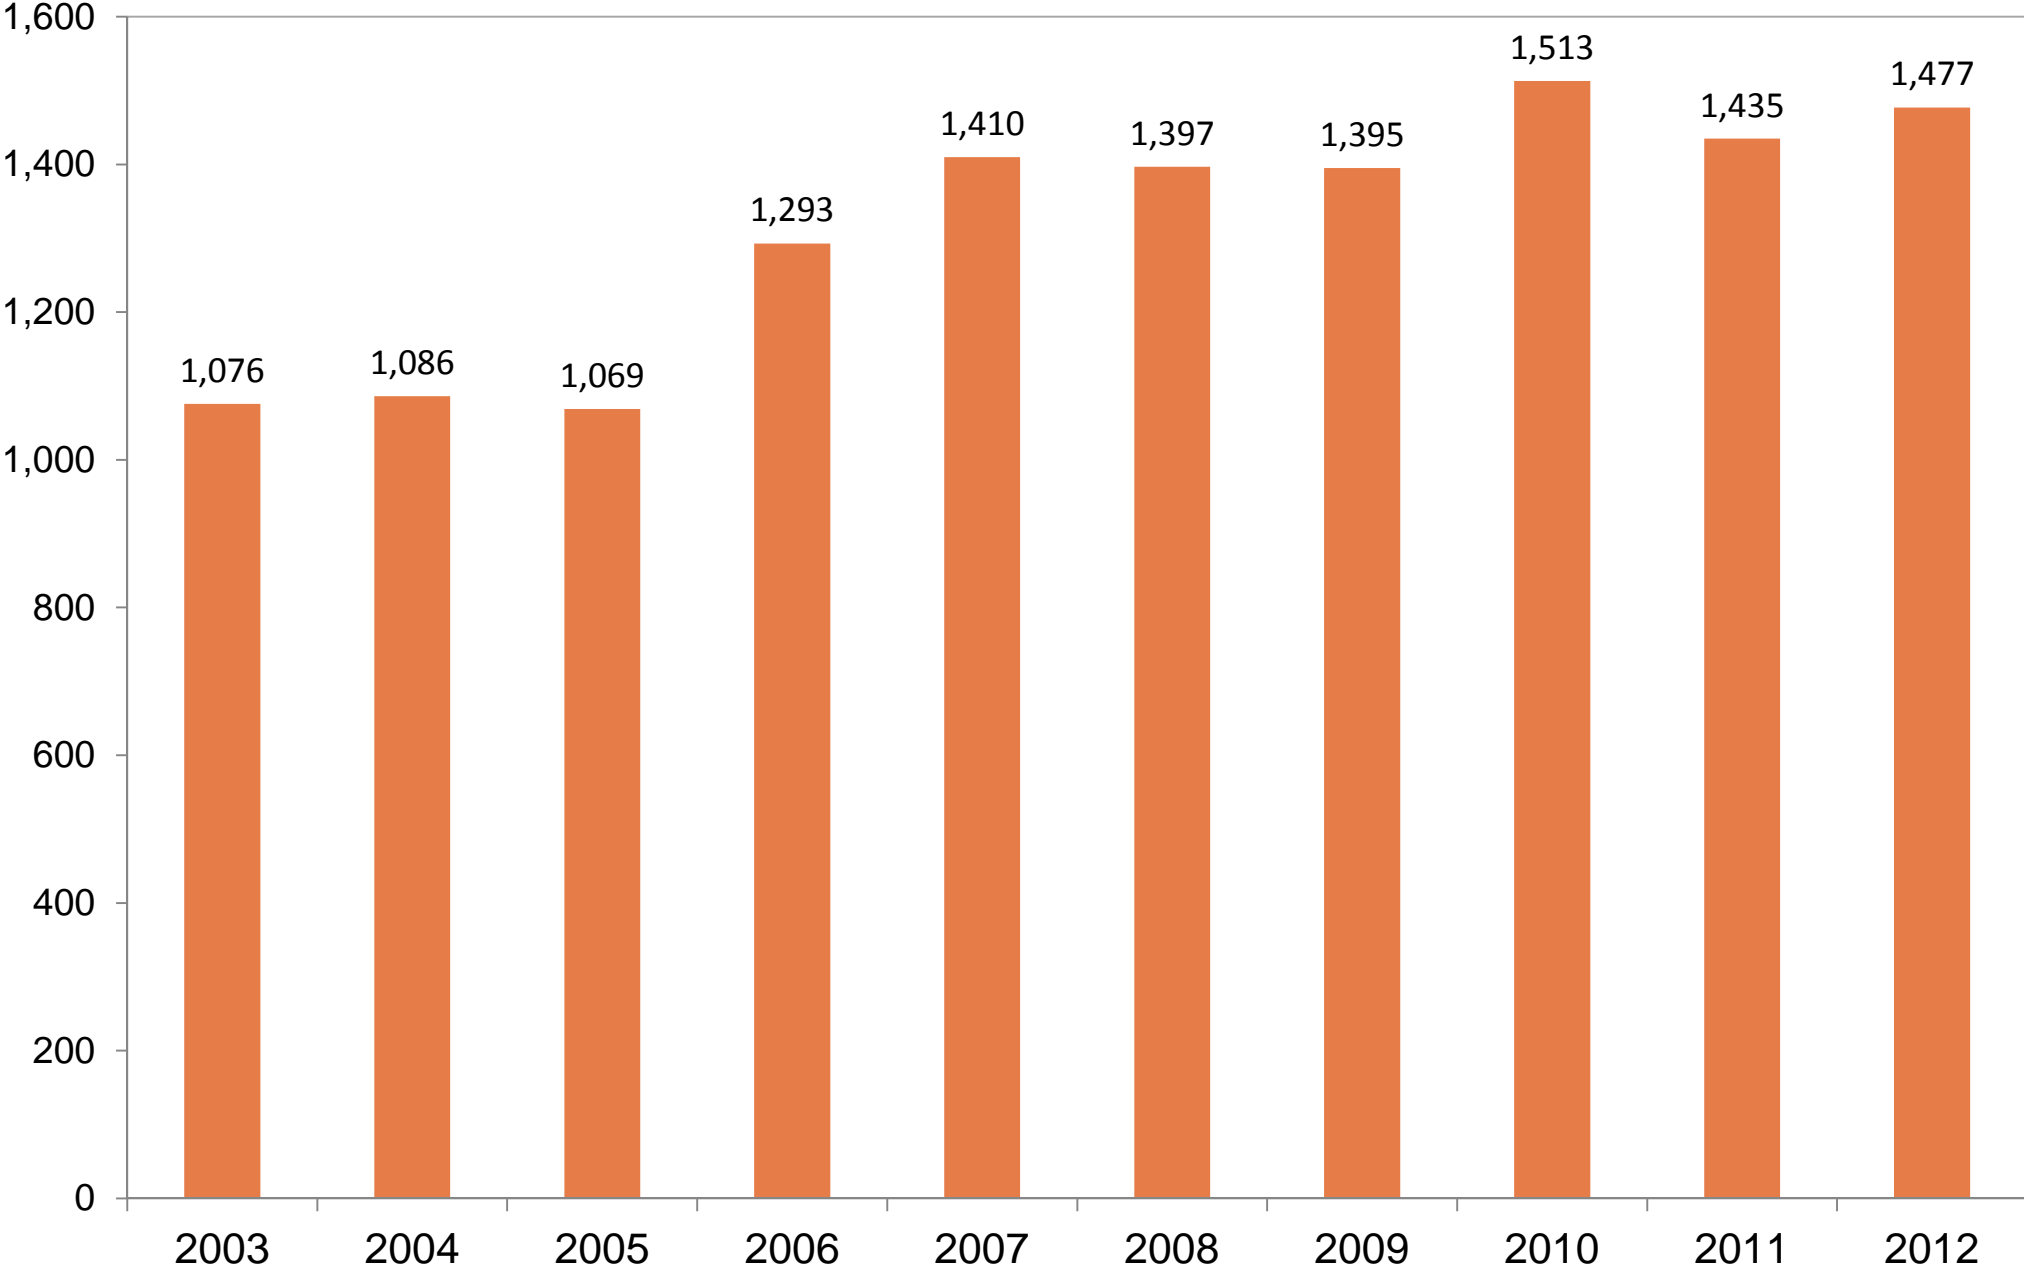

# Hawaii County - Annual DUI Arrests

Chart: North Hawaii Outcomes Project - January 2013

Source: Hawaii County Police Department  
As of 12.31.12