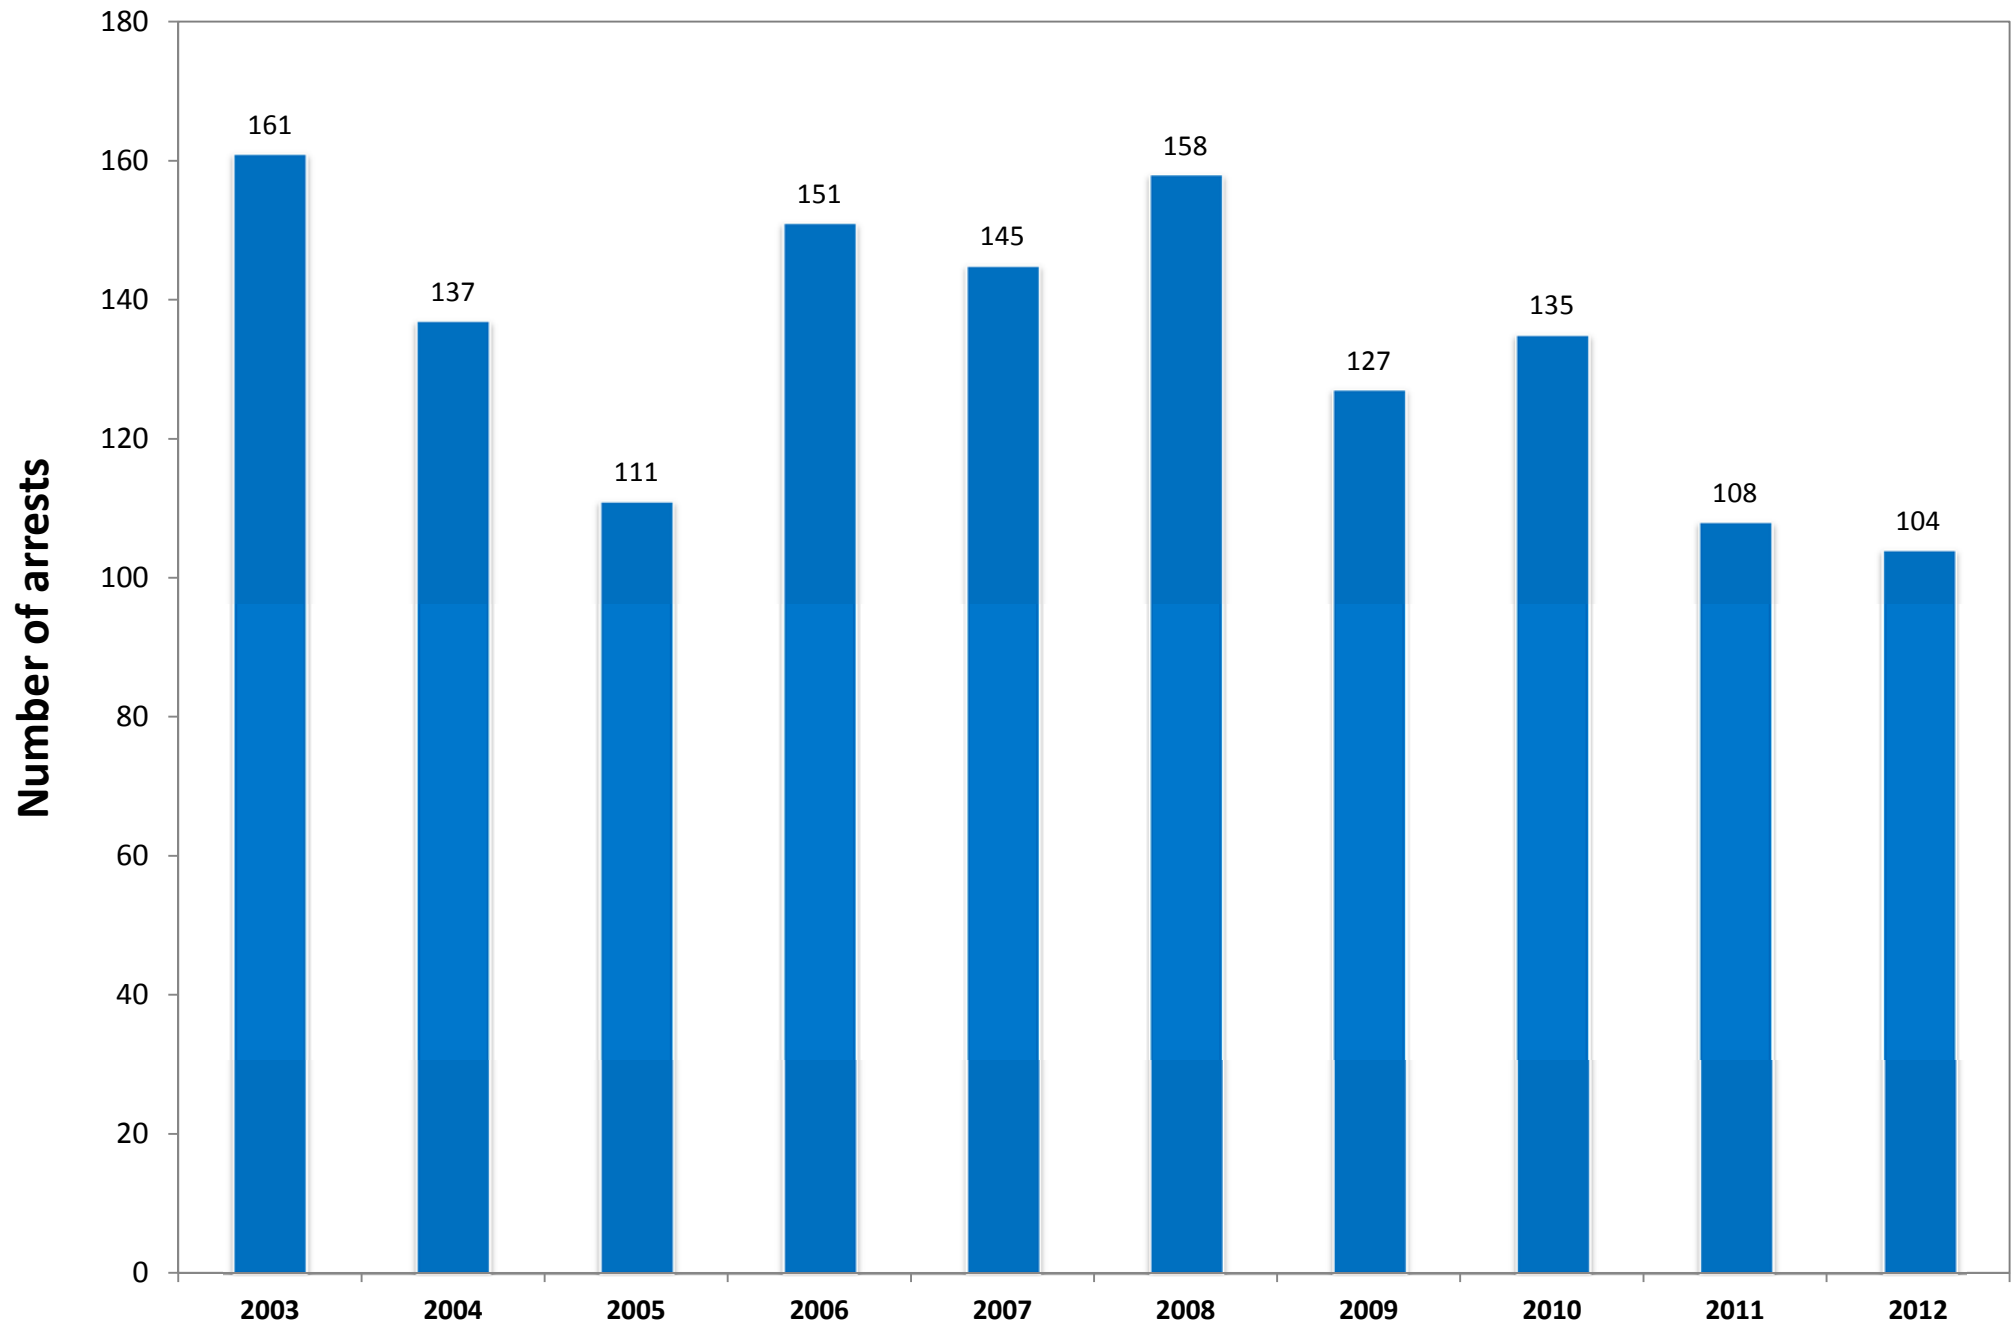

# Hawaii County - DUI Arrests for under 21 Years of Age

Chart: North Hawaii Outcomes Project - January 2013

Source: Hawaii County Police Department  
As of 12.31.12