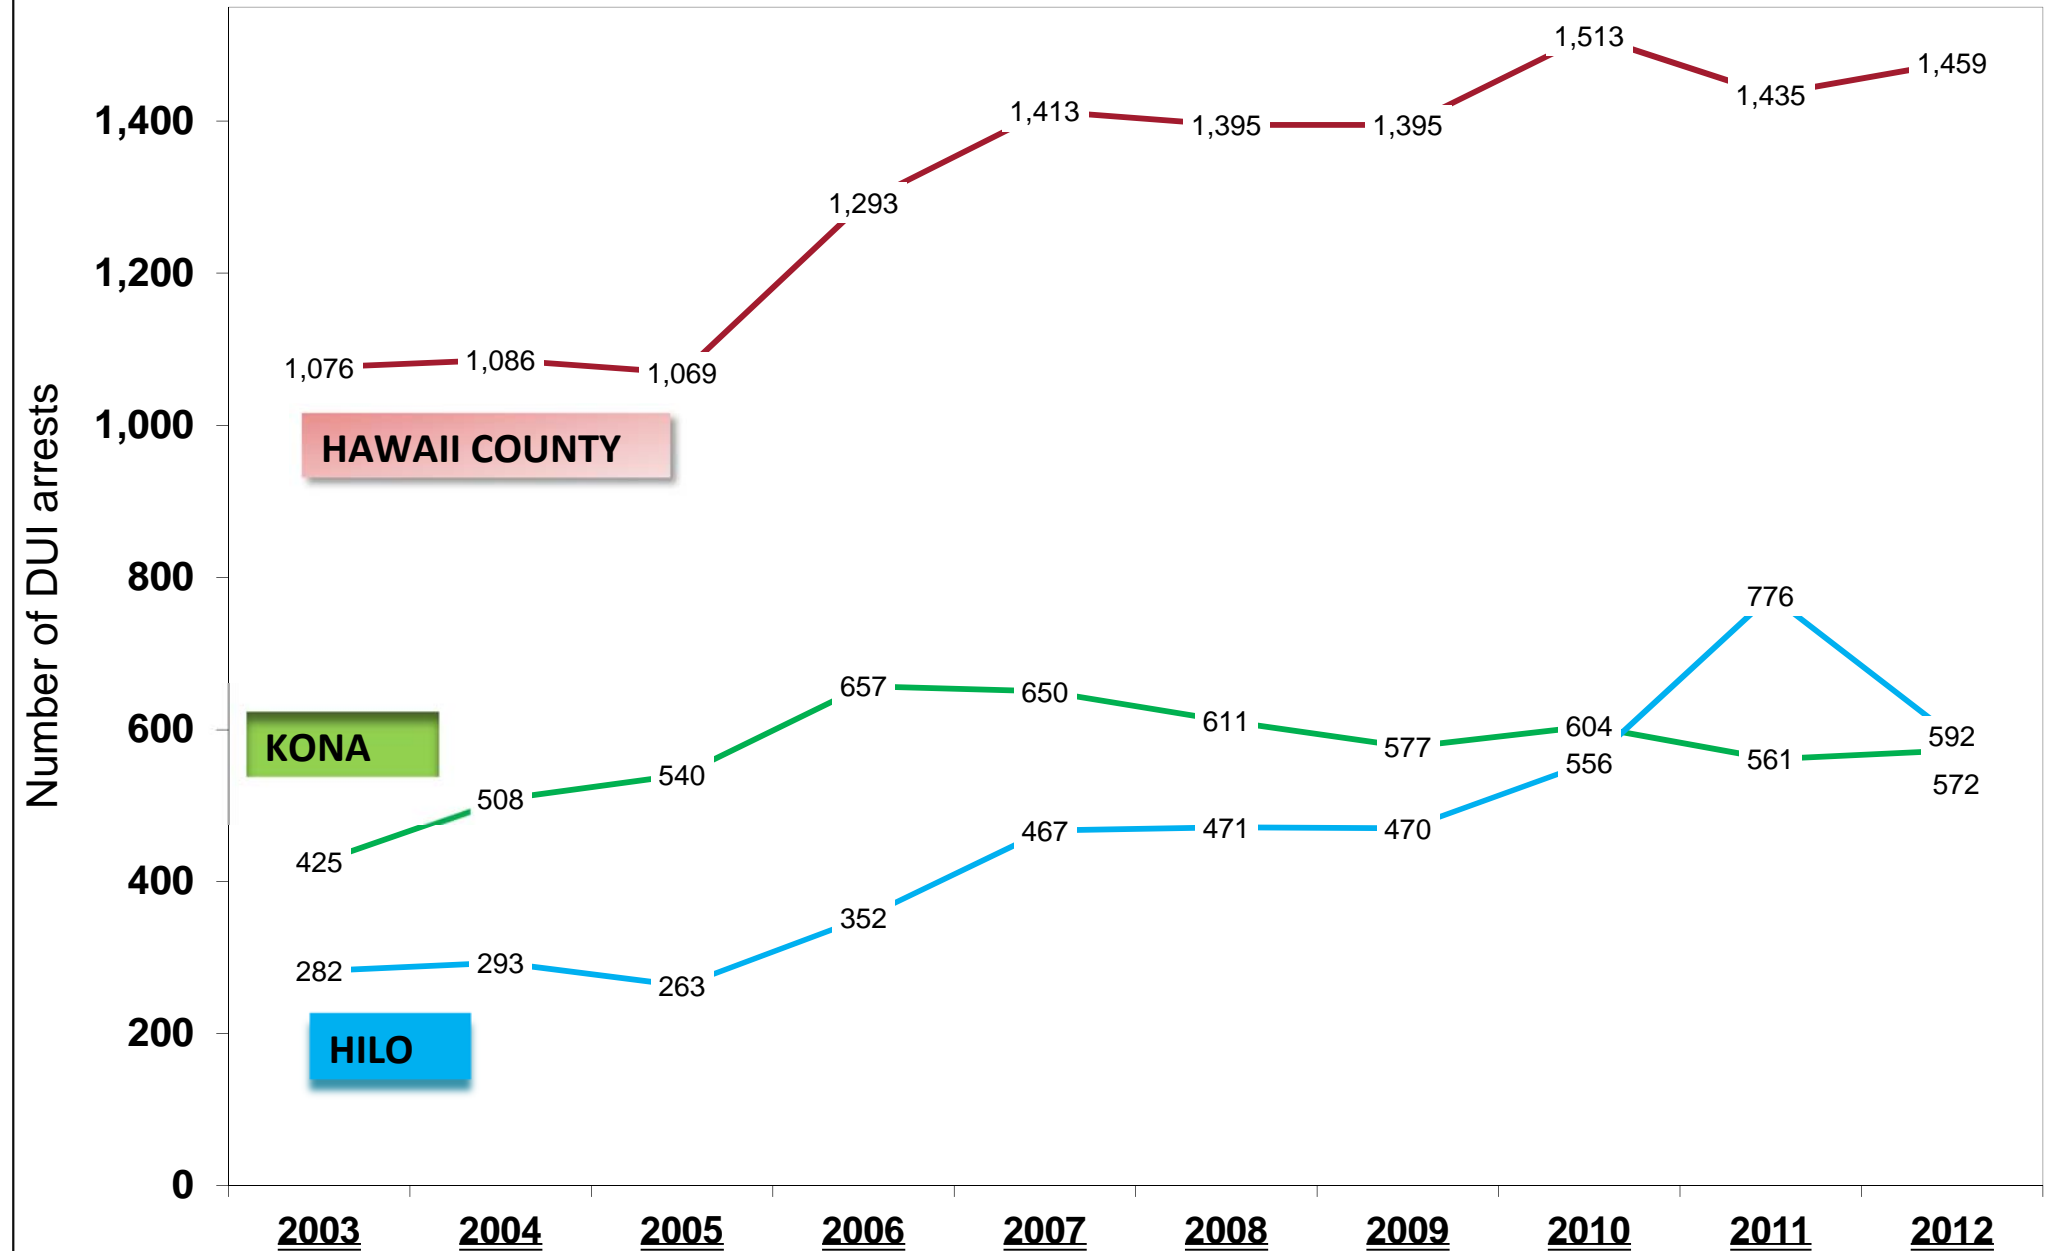

Hawaii County Total DUI Arrests

Chart: North Hawaii Outcomes Project - January 2013

Source: Hawaii County Police Department
As of 12.31.12