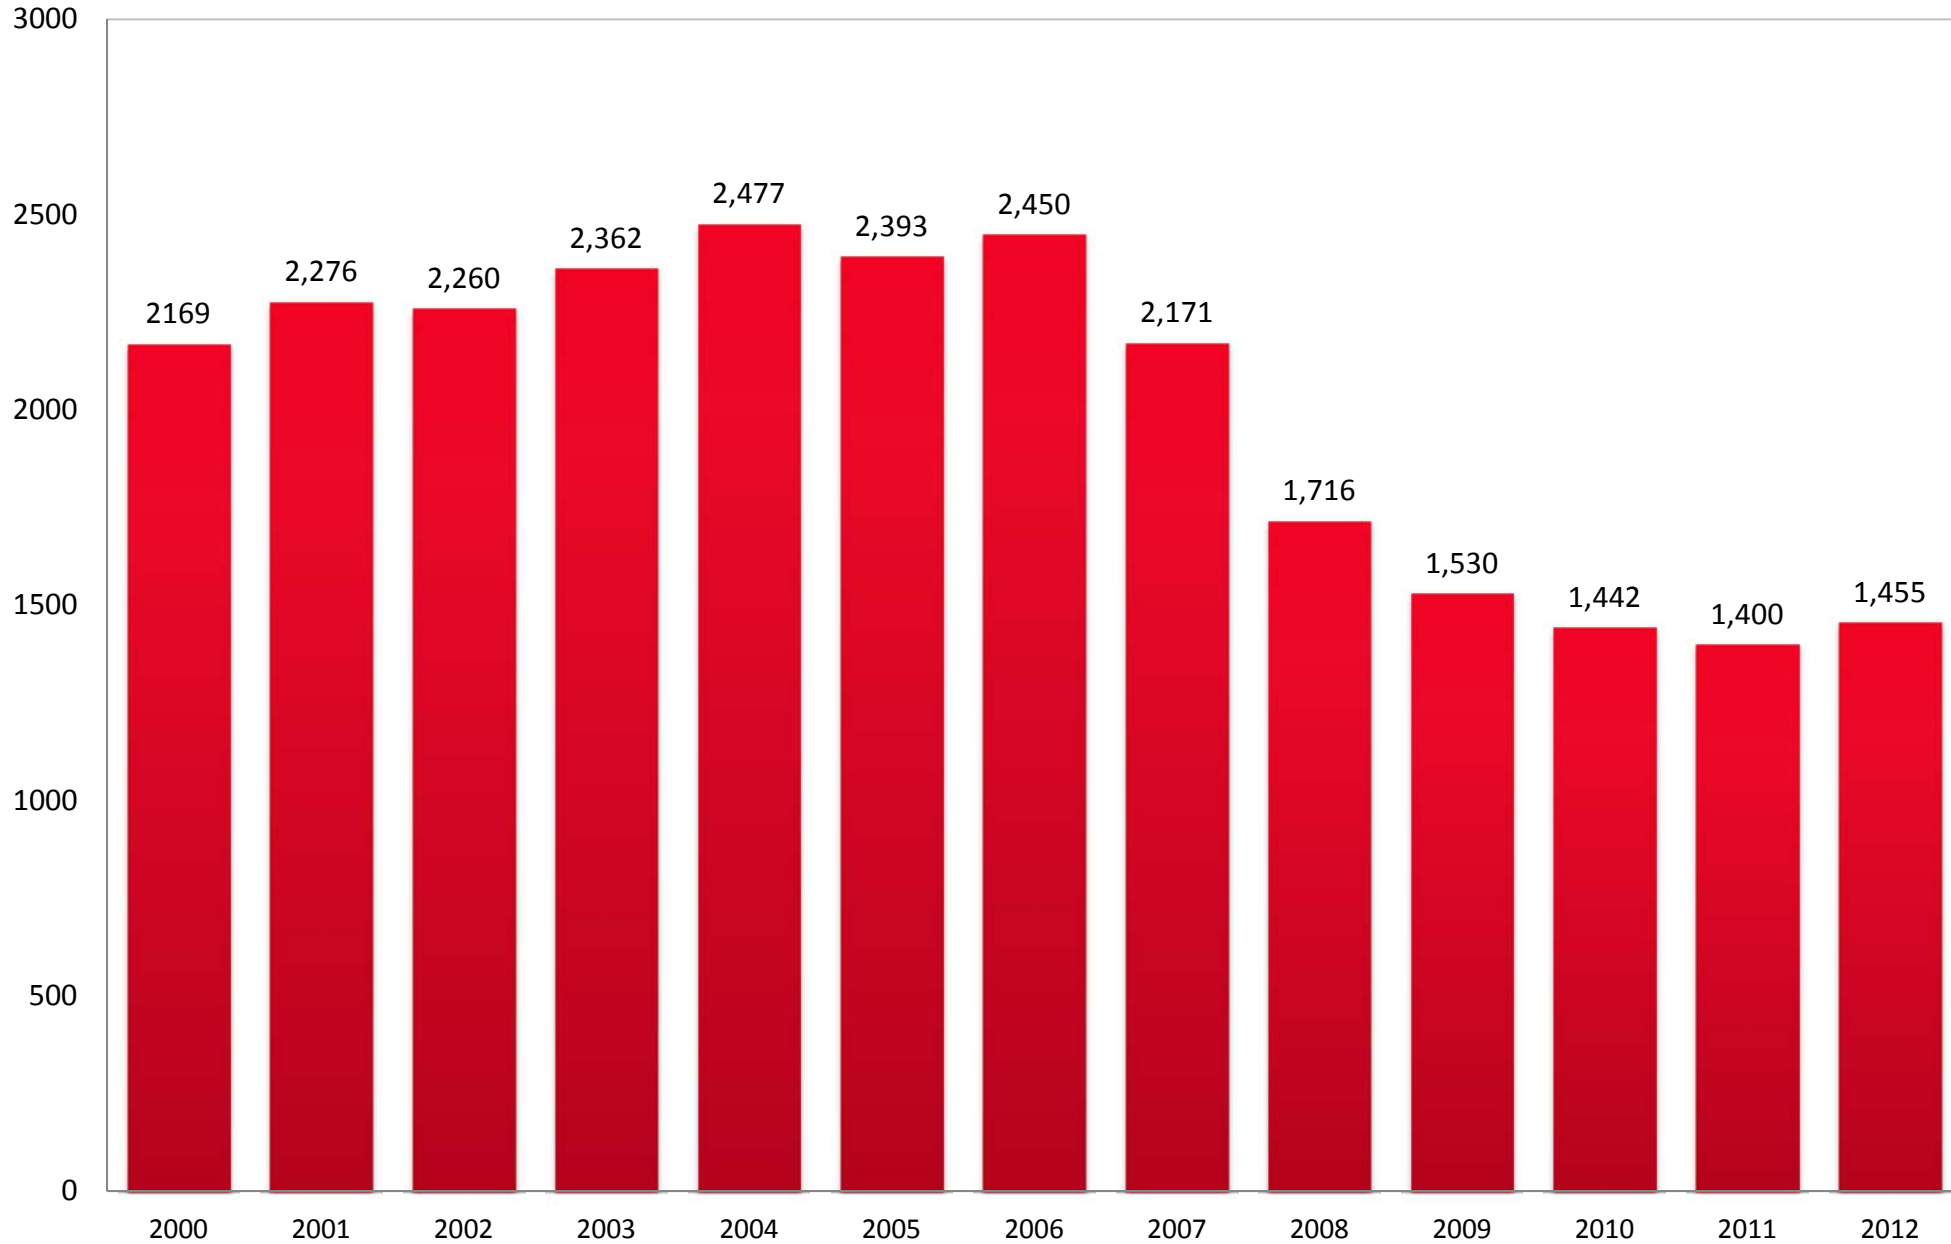

# Hawaii County - Number of Major Collisions

Source: Hawaii County Police Department

As of 12.31.12

Chart: North Hawaii Outcomes Project - January 2013