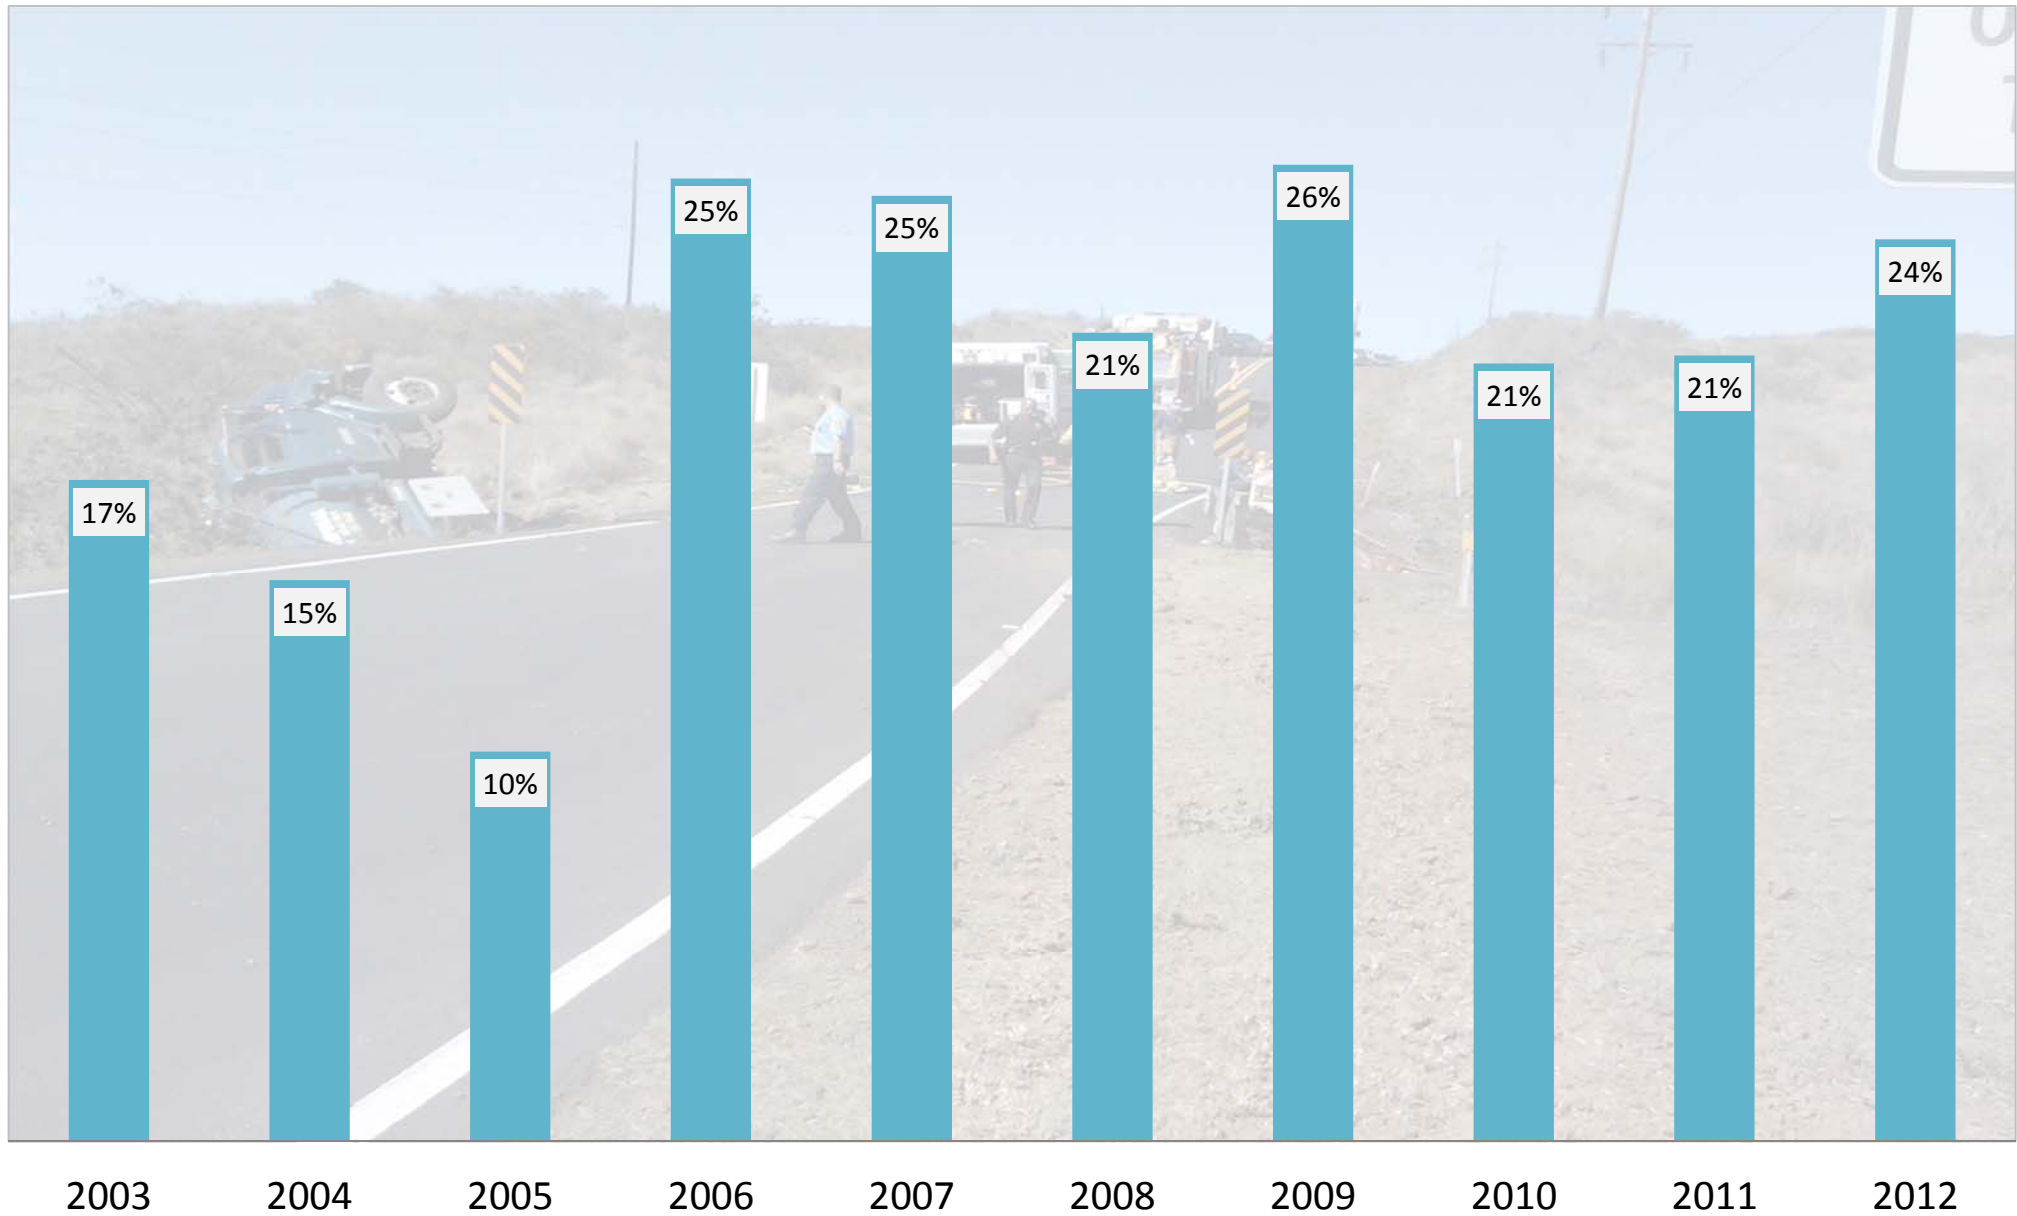

Proportion of DUI arrests of drivers involved in a traffic collision

Chart: North Hawaii Outcomes Project - January 2013

Source: Hawaii County Police Department
As of 12.31.12